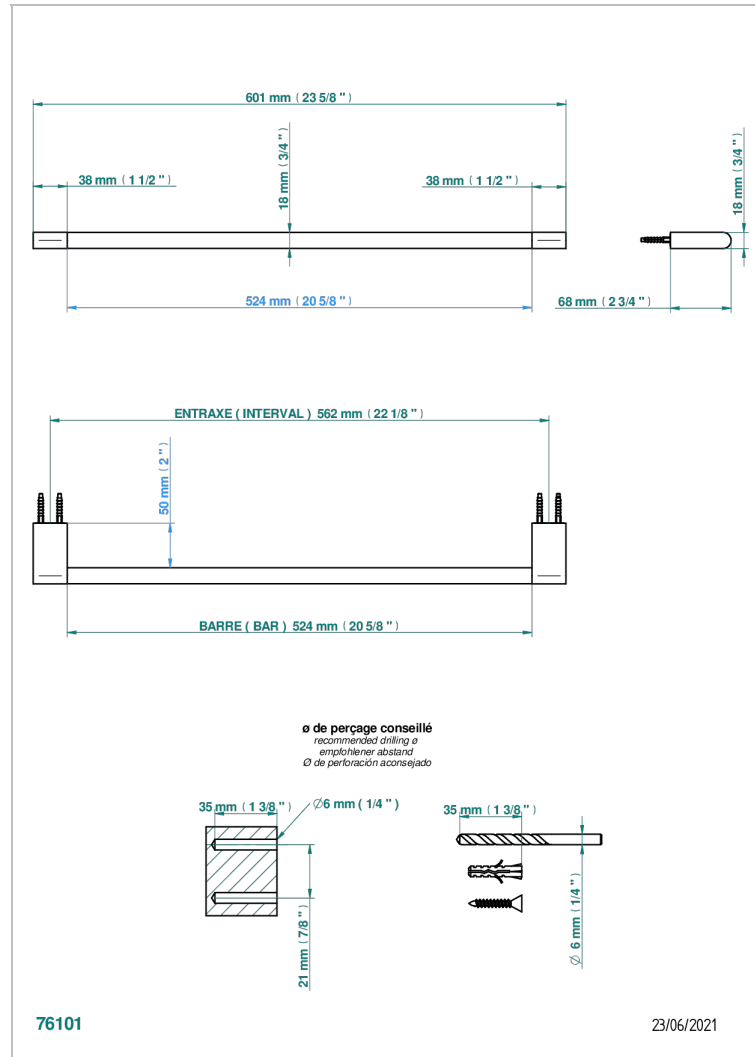

ICON-X WITH LEVER HANDLES

U7H-514/60

Towel bar, 24" long

CHARACTERISTIC

- Icon-x with lever handles
- Towel bar, 24" long

AVAILABLE FINITIONS

Blush PVD - H62
Brass color PVD - H49
Brown bronze color PVD - F33
Chrome polished - A02
Gold color PVD - H52
Gold mat - F07