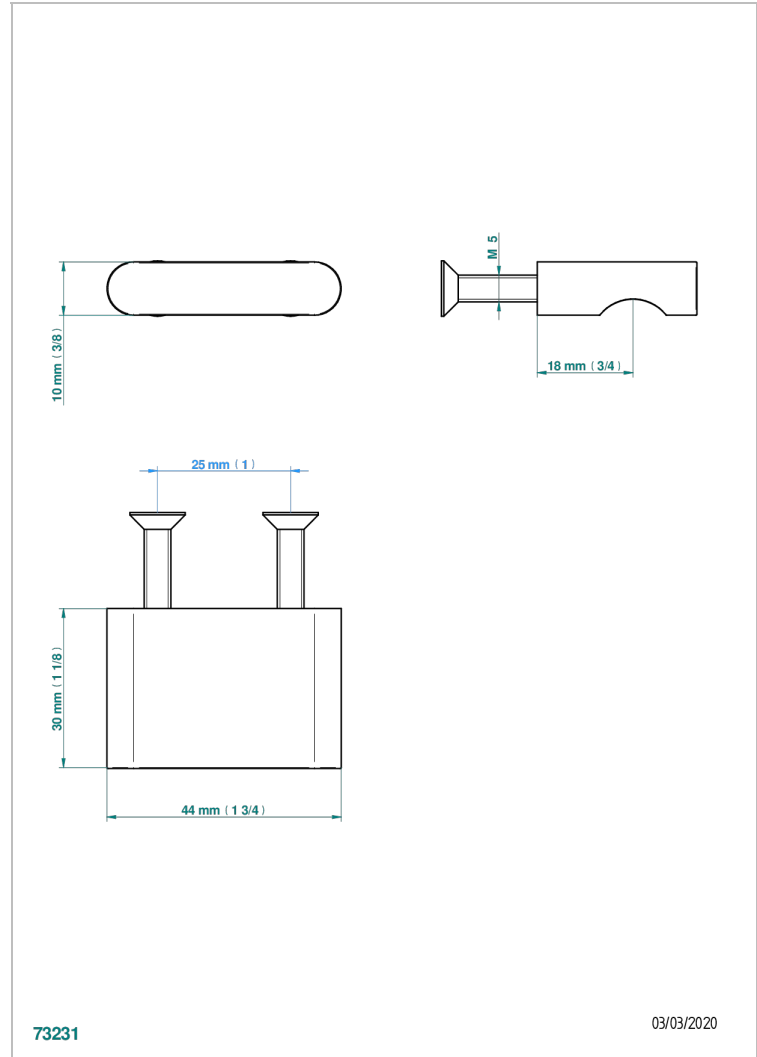

ICON-X WITH LEVER HANDLES

U7H-26BT

Small size knob

CHARACTERISTIC

- Icon-x with lever handles
- Small size knob

AVAILABLE FINITIONS

Blush PVD - H62
Brass color PVD - H49
Brown bronze color PVD - F33
Chrome polished - A02
Gold color PVD - H52
Gold mat - F07