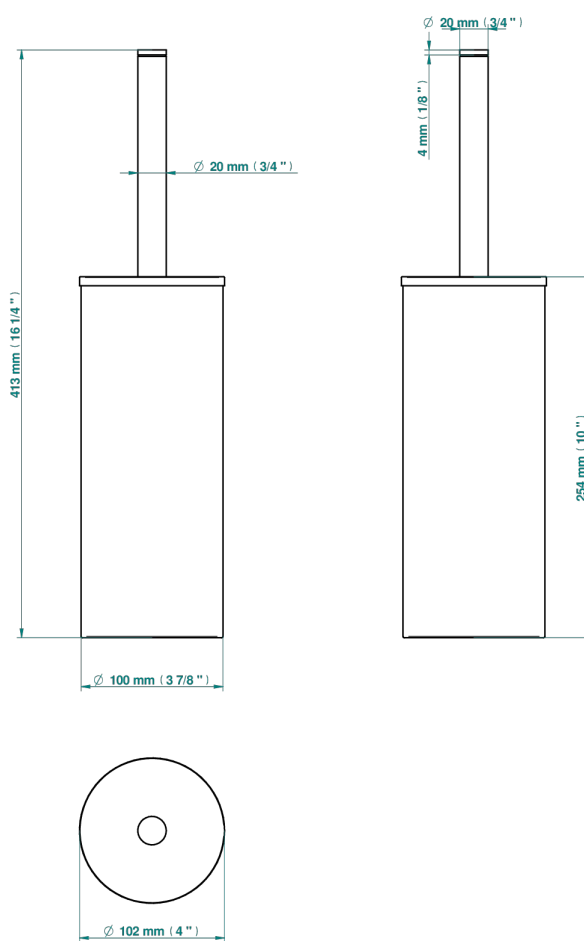

Metal toilet brush holder with brush with cover floor mounted

58032

19/02/2020

## CHARACTERISTIC

- Icon-x
- Metal toilet brush holder with brush with cover floor mounted