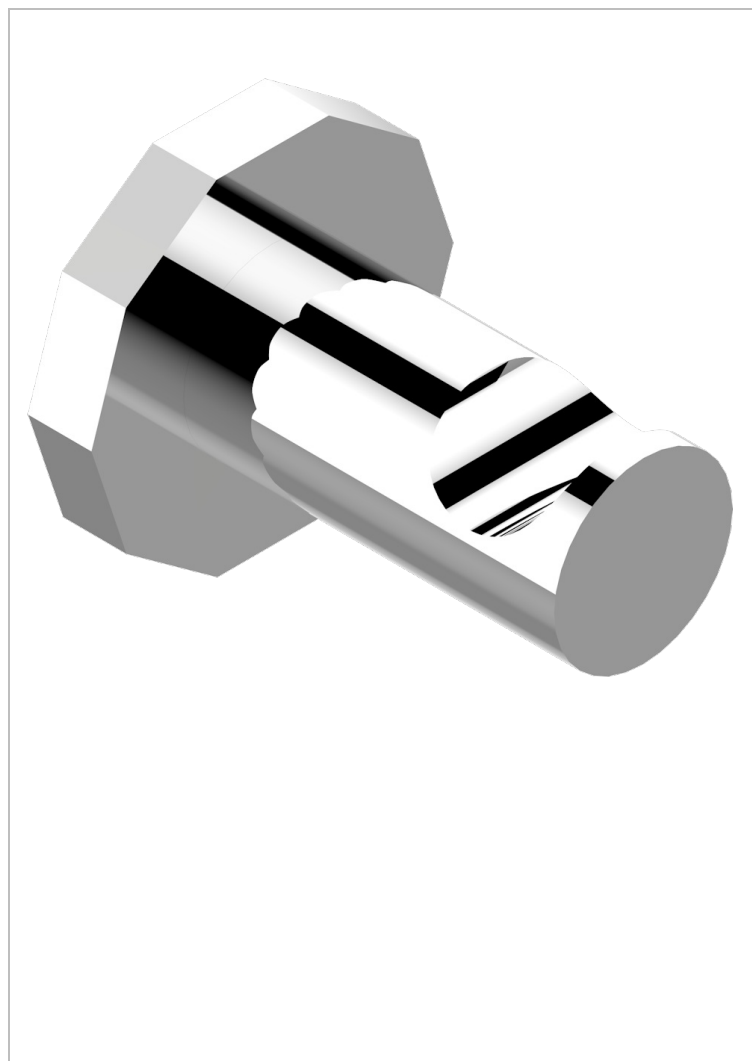

LES ONDES WITH LEVER HANDLES

G8B-517

Robe hook

CHARACTERISTIC

- Les Ondes with lever handles
- Robe hook

AVAILABLE FINITIONS

Blush PVD - H62
Brass color PVD - H49
Brown bronze color PVD - F33
Chrome polished - A02
Chrome polished / gold polished - G02
Copper antique matt, coated - H07