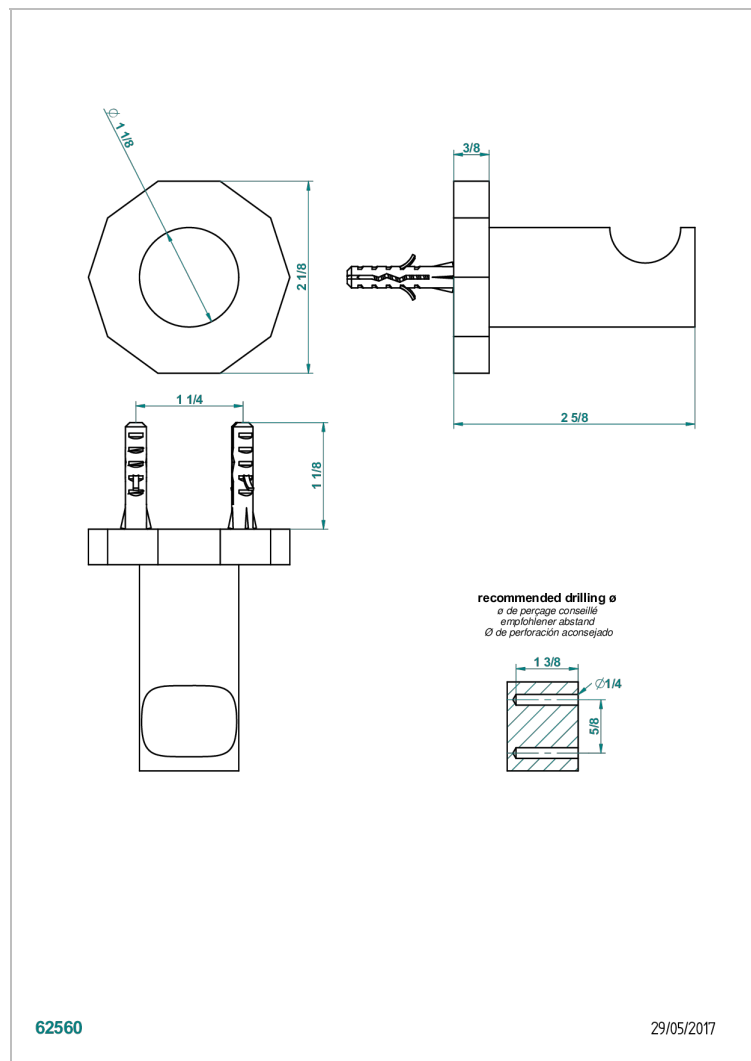

LES ONDES WITH LEVER HANDLES

G8B-517

Robe hook

CHARACTERISTIC

- Les Ondes with lever handles
- Robe hook

AVAILABLE FINITIONS

Blush PVD - H62
Brass color PVD - H49
Brown bronze color PVD - F33
Chrome polished - A02
Chrome polished / gold polished - G02
Copper antique matt, coated - H07