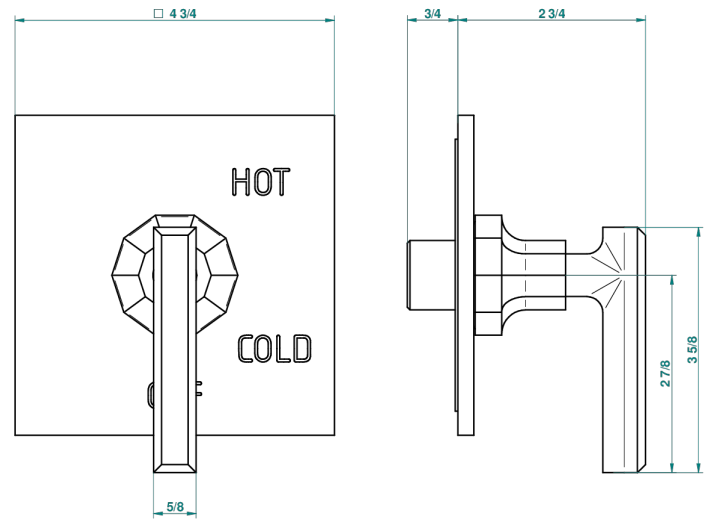

# LES ONDES WITH LEVER HANDLES

G8B-320B

Trim for pressure balance valve

THG<sup>®</sup>  
PARIS

65390

04/01/2018

## CHARACTERISTIC

- Les Ondes with lever handles
- Trim for pressure balance valve

## RELATED SKU'S

- Ref. G00-320A 1/2 " Pressure balance valve