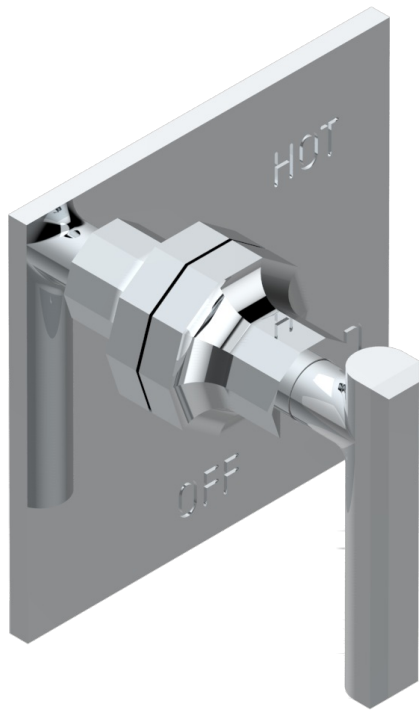

# LES ONDES WITH LEVER HANDLES

G8B-320B

Trim for pressure balance valve

THG<sup>®</sup>  
PARIS

65390

04/01/2018

## CHARACTERISTIC

- Les Ondes with lever handles
- Trim for pressure balance valve

## RELATED SKU'S

- Ref. G00-320A 1/2 " Pressure balance valve