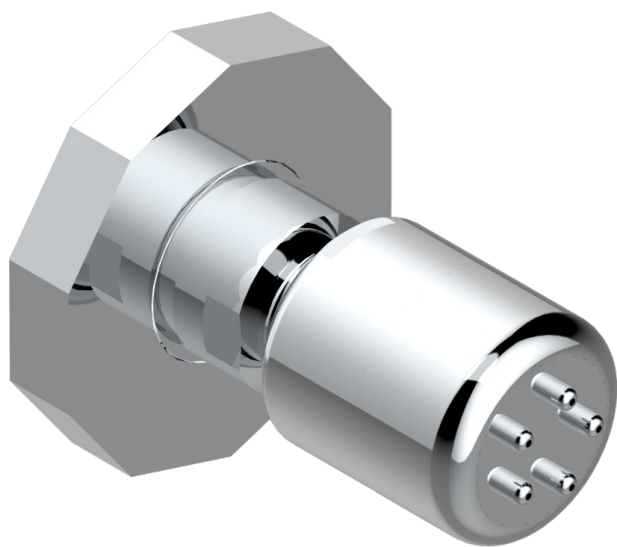

LES ONDES WITH LEVER HANDLES

G8B-290/BUS

Body spray 1/2" with Easyclean system

THG[®]
PARIS

65000

17/11/2017

CHARACTERISTIC

- Les Ondes with lever handles
- Body spray 1/2" with Easyclean system

AVAILABLE FINITIONS

Blush PVD - H62
Brass color PVD - H49
Brown bronze color PVD - F33
Chrome polished - A02
Chrome polished / gold polished - G02
Copper antique matt, coated - H07

Gold color PVD - H52
Gold mat - F07
Gold polished - F01
Graphite PVD - H64
Light coated bronze - D01
Matt Umber PVD - H67