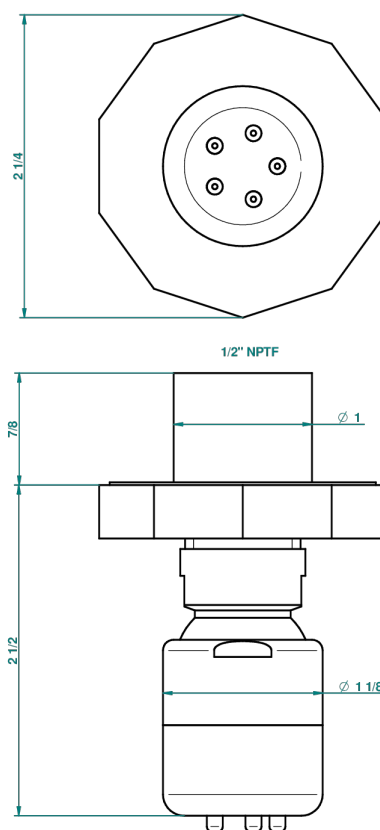

LES ONDES WITH LEVER HANDLES

G8B-290/BUS

Body spray 1/2" with Easyclean system

THG[®]
PARIS

65000

17/11/2017

CHARACTERISTIC

- Les Ondes with lever handles
- Body spray 1/2" with Easyclean system