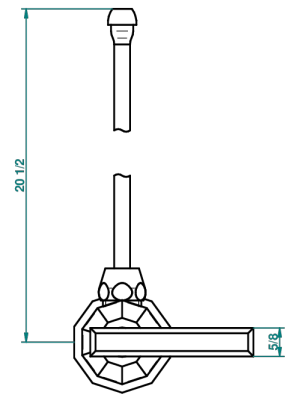

LES ONDES WITH LEVER HANDLES

G8B-181/SLA

Angle supply valve with 3/8" adaptor set

THG[®]
PARIS

65421

08/01/2018

CHARACTERISTIC

- Les Ondes with lever handles
- Angle supply valve with 3/8" adaptor set