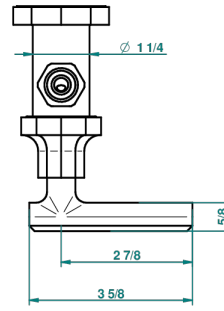

LES ONDES WITH LEVER HANDLES

G8B-181/SLA

Angle supply valve with 3/8" adaptor set

THG[®]
PARIS

65421

08/01/2018

CHARACTERISTIC

- Les Ondes with lever handles
- Angle supply valve with 3/8" adaptor set