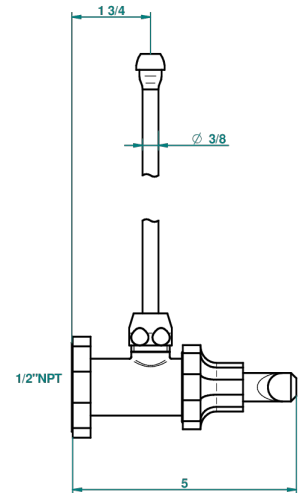

LES ONDES WITH LEVER HANDLES

G8B-181/SLA

Angle supply valve with 3/8" adaptor set

THG[®]
PARIS

65421

08/01/2018

CHARACTERISTIC

- Les Ondes with lever handles
- Angle supply valve with 3/8" adaptor set