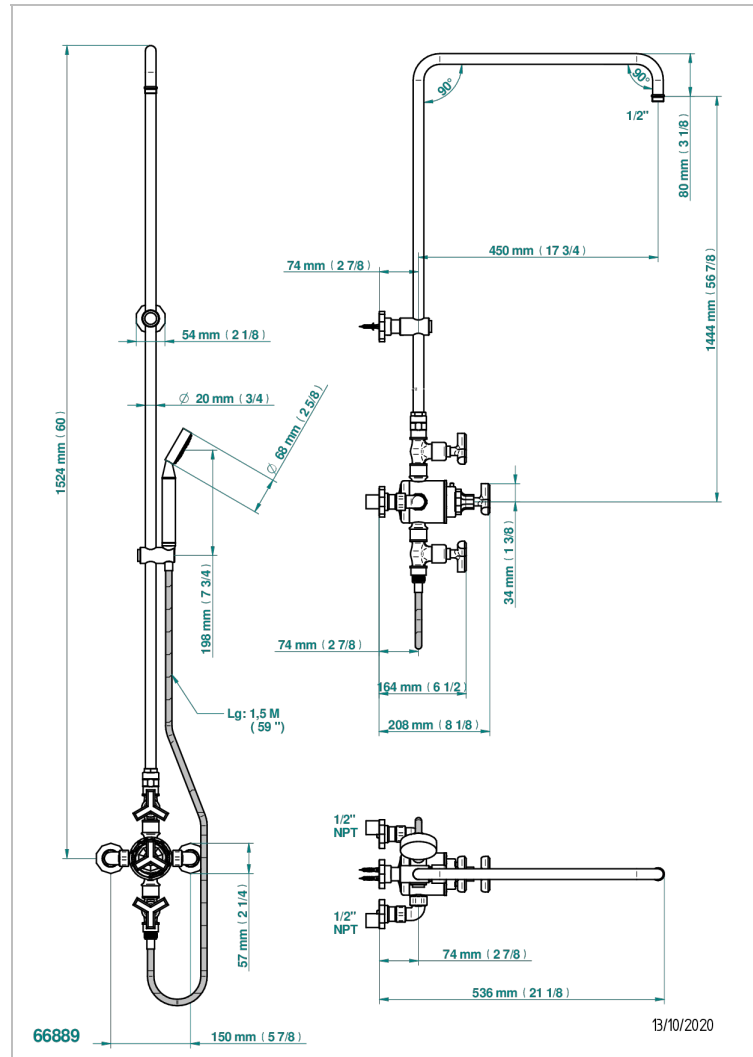

Exposed thermostatic shower mixer 2 volume controls, column and handshower on cradle - 6" centres (no showerhead)

### CHARACTERISTIC

- Les Ondes
- Exposed thermostatic shower mixer 2 volume controls, column and handshower on cradle - 6" centres (no showerhead)