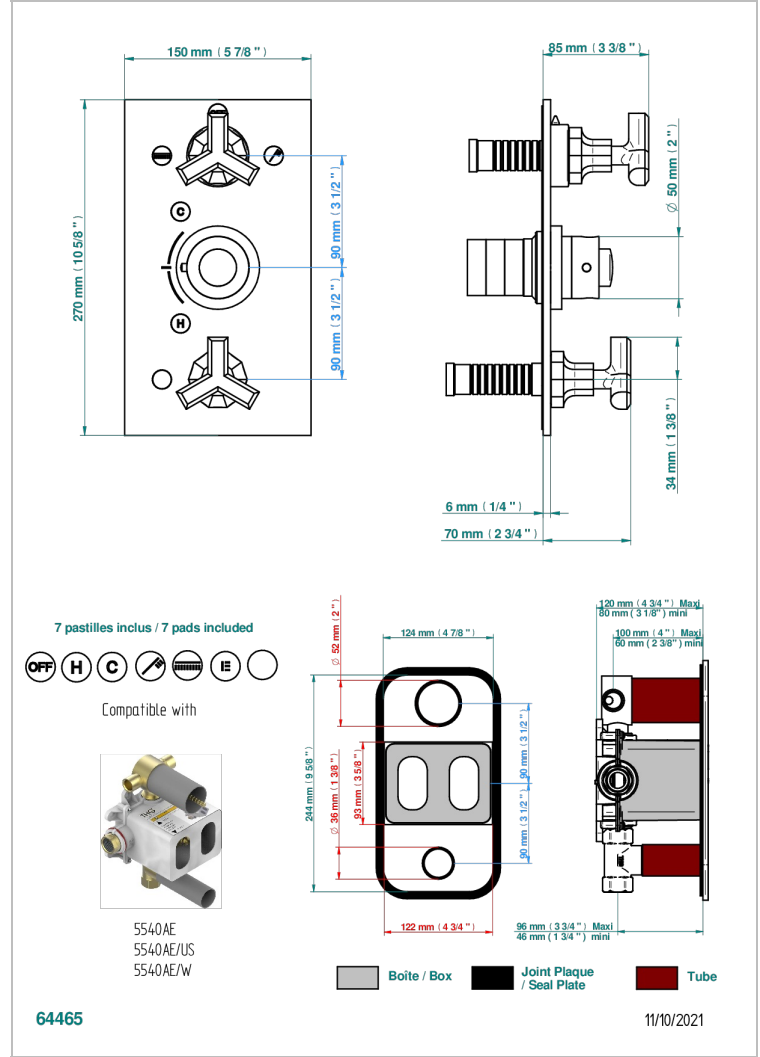

LES ONDES

G8A-5540BE

THG
PARIS

Trim for THG thermostat 3 functions , with one off function and 2 outlets and one single off function - rough part supplied with fixing box ref. .5 540AE/US

CHARACTERISTIC

- Built-in thermostatic cover for 5540AE with 3 outputs (1 x 3/4' and 2 x 1/2')
- Requires concealed thermostat Réf. 5540AE - 5540AE/US - 5540AE/W
- Output high : ceramic diverter with 2 functions and stopvalve
- Output downwards : 1/4' turn of 3/4' stopvalve
- For Shower 3 functions - 2 functions can operate simultaneously
- Temperature control knob with security stop at 38°C
- Solid brass plate and knob
- ASME : ASME A112.18.1-2011/CSA B125.1-11
- DVGW : DW-6512CQ0608

STANDARDS

RELATED SKU'S

- Ref. G00-5100G Reinforced stop ring for THG thermostatic with fixing set
- Ref. G00-5540AE/US Thg thermostat with wax cartridge with one stop valve, 2 outlets and another stop valve, delivered with a built-in box, no trim