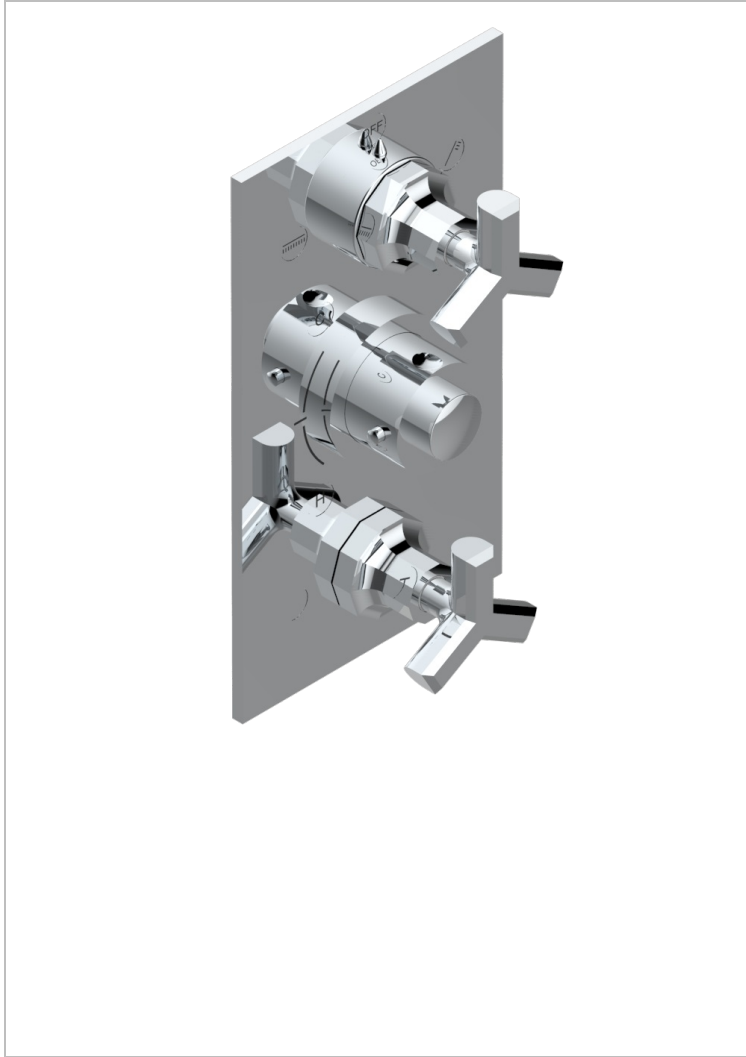

LES ONDES

G8A-5540BE

THG
PARIS

Trim for THG thermostat 3 functions , with one off function and 2 outlets and one single off function - rough part supplied with fixing box ref. .5 540AE/US

CHARACTERISTIC

- Built-in thermostatic cover for 5540AE with 3 outputs (1 x 3/4' and 2 x 1/2')
- Requires concealed thermostat Réf. 5540AE - 5540AE/US - 5540AE/W
- Output high : ceramic diverter with 2 functions and stopvalve
- Output downwards : 1/4' turn of 3/4' stopvalve
- For Shower 3 functions - 2 functions can operate simultaneously
- Temperature control knob with security stop at 38°C
- Solid brass plate and knob
- ASME : ASME A112.18.1-2011/CSA B125.1-11
- DVGW : DW-6512CQ0608

STANDARDS

RELATED SKU'S

- Ref. G00-5100G Reinforced stop ring for THG thermostatic with fixing set
- Ref. G00-5540AE/US Thg thermostat with wax cartridge with one stop valve, 2 outlets and another stop valve, delivered with a built-in box, no trim