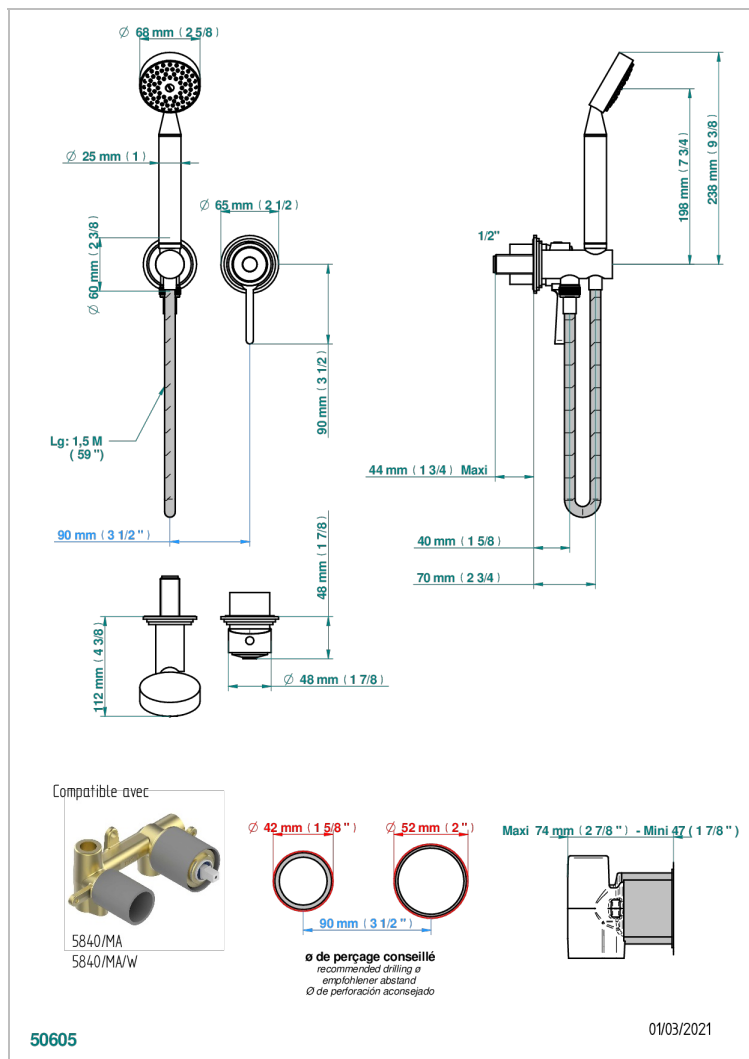

FAUBOURG BLACK PORCELAIN WITH LEVER

G2M-6561B

Trim only for wall mixer with complete handshower on hook

CHARACTERISTIC

- Faubourg black porcelain with lever
- Trim only for wall mixer with complete handshower on hook

TECHNICAL SPECS

- Recommandé : 3 bars (max. 5 bars) - Advised : 43,5 psi (max. 72 psi)
- 9,5 l/min à 3 bars (2.5 gpm at 43.5 psi)

RELATED SKU'S

- Ref. G00-5840/MA Rough parts for concealed wall-mounted mixer with 1/2" outlet