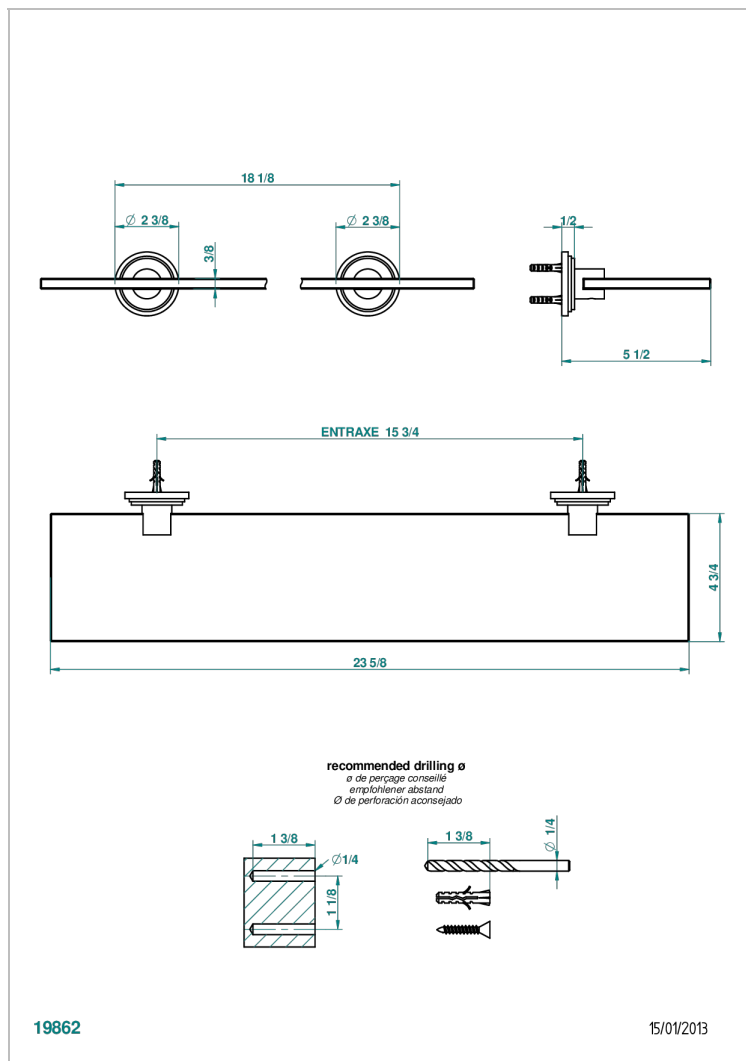

FAUBOURG BLACK PORCELAIN WITH LEVER HANDLES

G2M-564

Glass shelf with brackets

CHARACTERISTIC

- Faubourg black porcelain with lever handles
- Glass shelf with brackets

AVAILABLE FINITIONS

Blush PVD - H62
Brass color PVD - H49
Brown bronze color PVD - F33
Chrome polished - A02
Chrome polished / gold polished - G02
Gold color PVD - H52