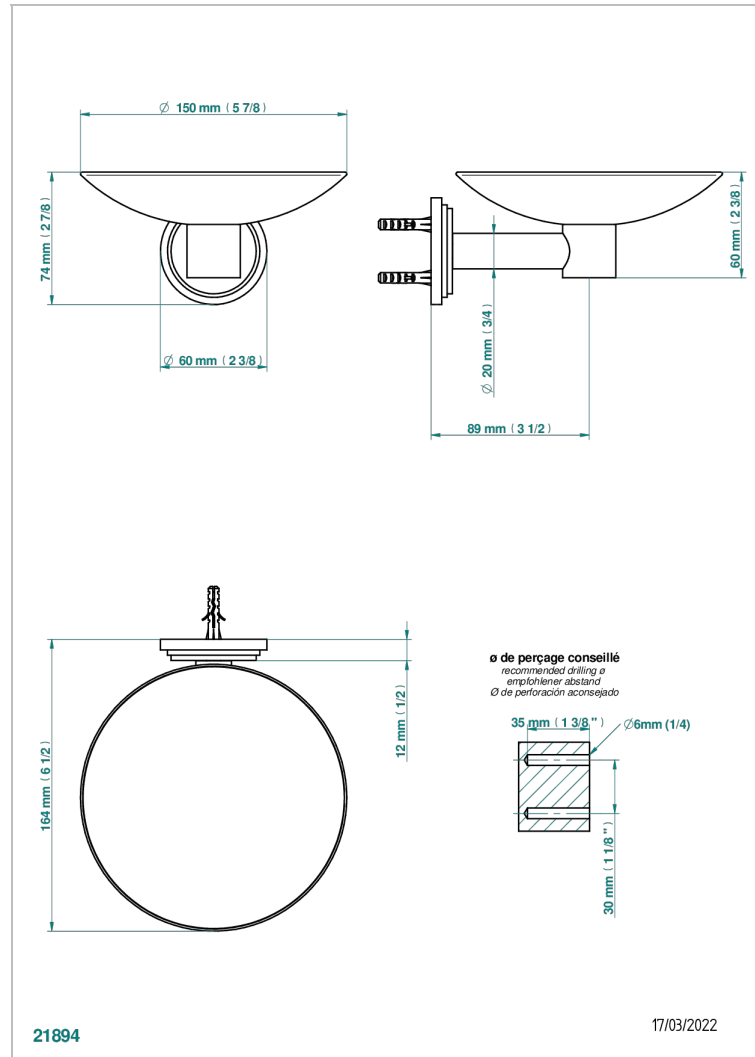

FAUBOURG BLACK PORCELAIN WITH LEVER HANDLES

G2M-546GM

Soap dish, wall mounted, 6" diameter

CHARACTERISTIC

- Faubourg black porcelain with lever handles
- Soap dish, wall mounted, 6" diameter

AVAILABLE FINITIONS