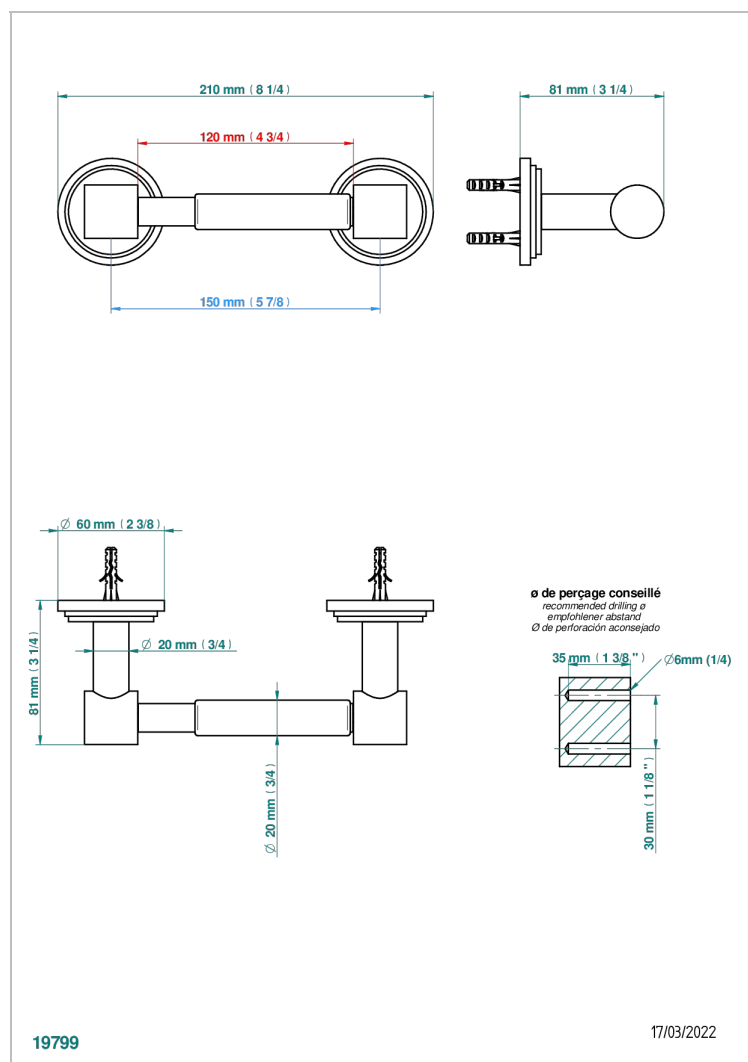

FAUBOURG BLACK PORCELAIN WITH LEVER HANDLES

G2M-543M

Paper roll holder

CHARACTERISTIC

- Faubourg black porcelain with lever handles
- Paper roll holder

AVAILABLE FINITIONS

Blush PVD - H62
Brass color PVD - H49
Brown bronze color PVD - F33
Chrome polished - A02
Chrome polished / gold polished - G02
Gold color PVD - H52

Nickel antique / Sovereign - H28
Nickel color PVD - H55
Nickel polished - B01
Soft gold - F30
Soft matt gold - F31
Umber PVD - H66