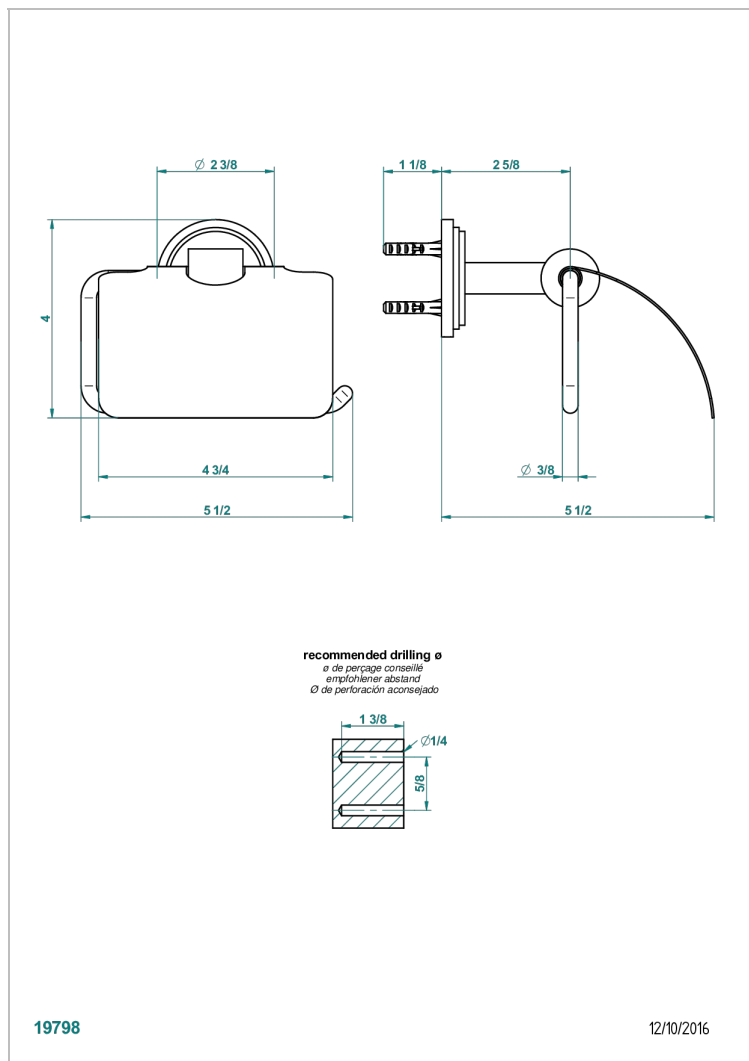

FAUBOURG BLACK PORCELAIN WITH LEVER HANDLES

G2M-538AC

Toilet paper holder, single mount with cover

CHARACTERISTIC

- Faubourg black porcelain with lever handles
- Toilet paper holder, single mount with cover