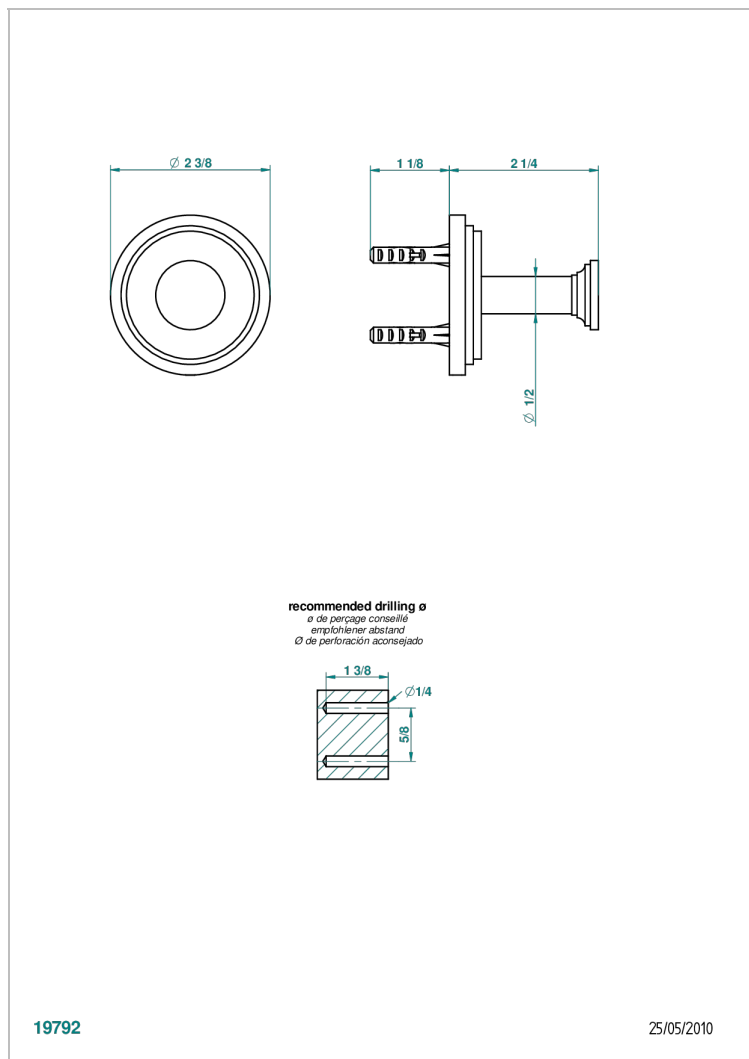

# FAUBOURG BLACK PORCELAIN WITH LEVER HANDLES

G2M-517

Robe hook

19792

25/05/2010

## CHARACTERISTIC

- Faubourg black porcelain with lever handles
- Robe hook