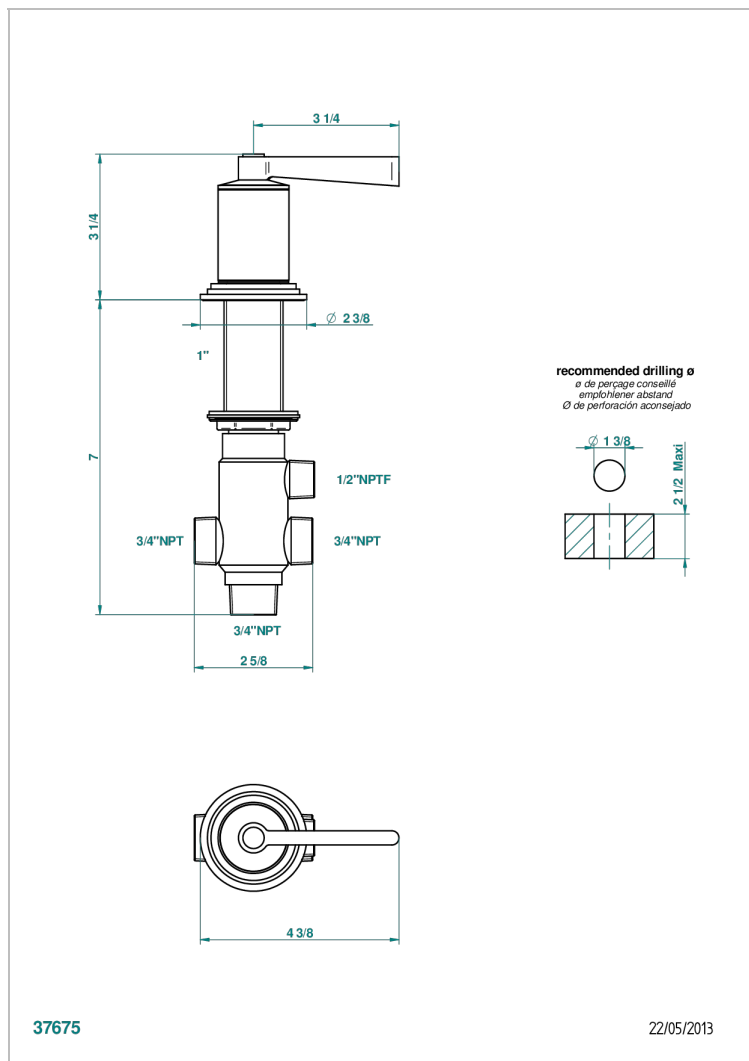

FAUBOURG BLACK PORCELAIN WITH LEVER HANDLES

G2M-504VGUS

2-function deck diverter with trim

37675

22/05/2013

CHARACTERISTIC

- Faubourg black porcelain with lever handles
- 2-function deck diverter with trim

AVAILABLE FINITIONS