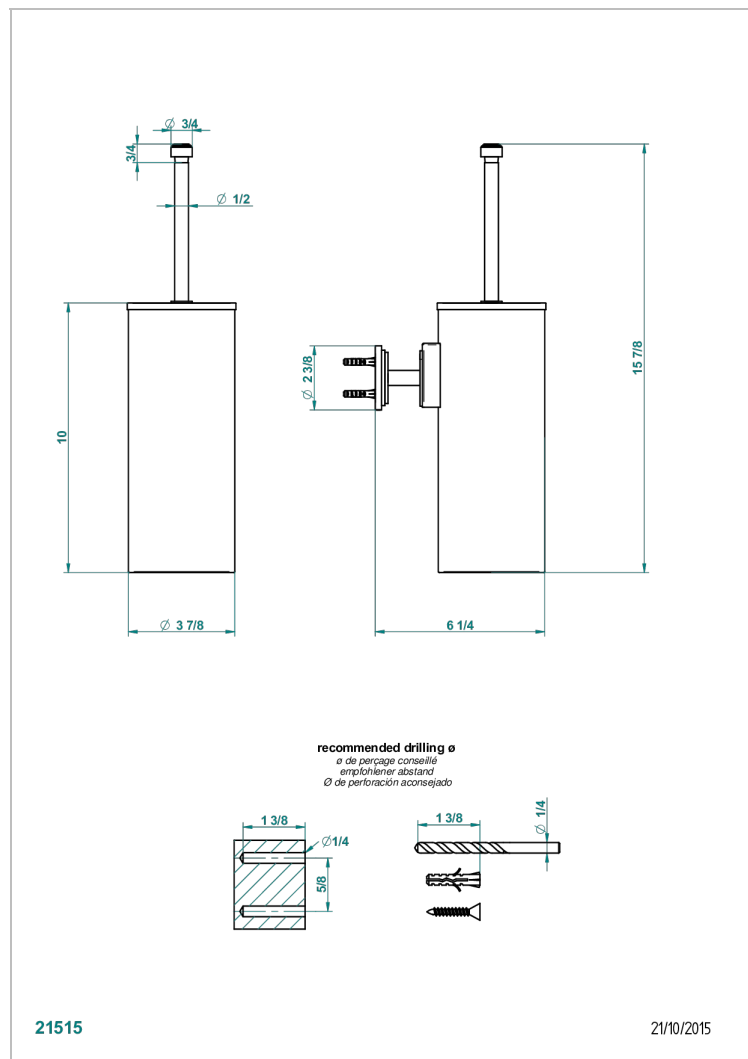

FAUBOURG BLACK PORCELAIN WITH LEVER HANDLES

G2M-4720C

Metal toilet brush holder with brush with cover wall mounted

CHARACTERISTIC

- Faubourg black porcelain with lever handles
- Metal toilet brush holder with brush with cover wall mounted