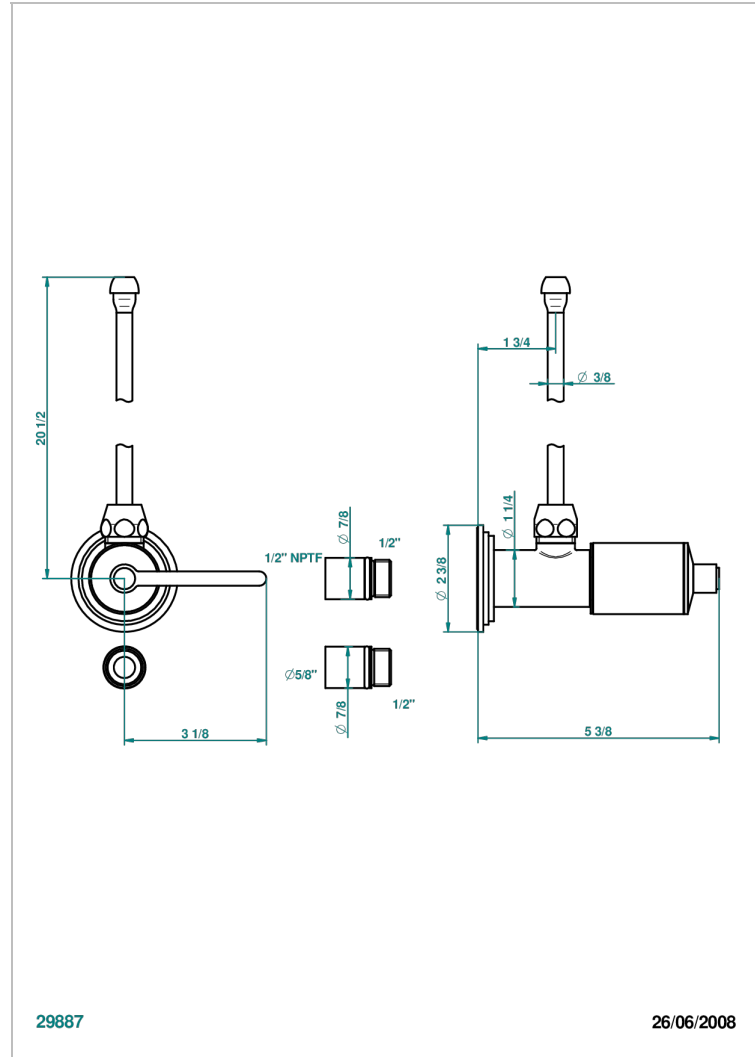

FAUBOURG BLACK PORCELAIN WITH LEVER HANDLES

G2M-181/SLA

Angle supply valve with 3/8" adaptor set

CHARACTERISTIC

- Faubourg black porcelain with lever handles
- Angle supply valve with 3/8" adaptor set

AVAILABLE FINITIONS