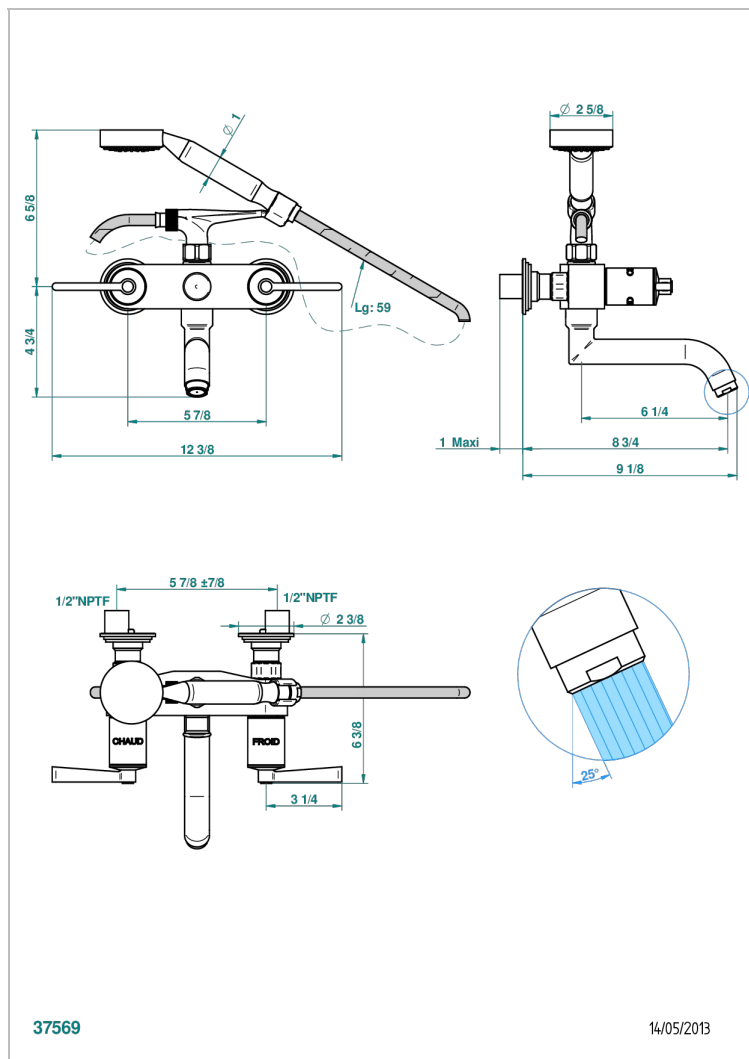

FAUBOURG BLACK PORCELAIN WITH LEVER HANDLES

G2M-13B/US

Exposed tub filler with cradle handshower, wall mounted

37569

14/05/2013

CHARACTERISTIC

- ASME : ASME A112.18.1-2011/CSA B125.1-11

STANDARDS

TECHNICAL SPECS

- Recommandé : 3 bars (max. 5 bars) - Advised : 43,5 psi (max. 72 psi)
- Bec : 35 l/min à 3 bars - Douchette : 9,5 l/min à 3 bars
- Spout : 9.26 gpm at 43.5 psi - Handshower : 2.5 gpm at 43.5 psi