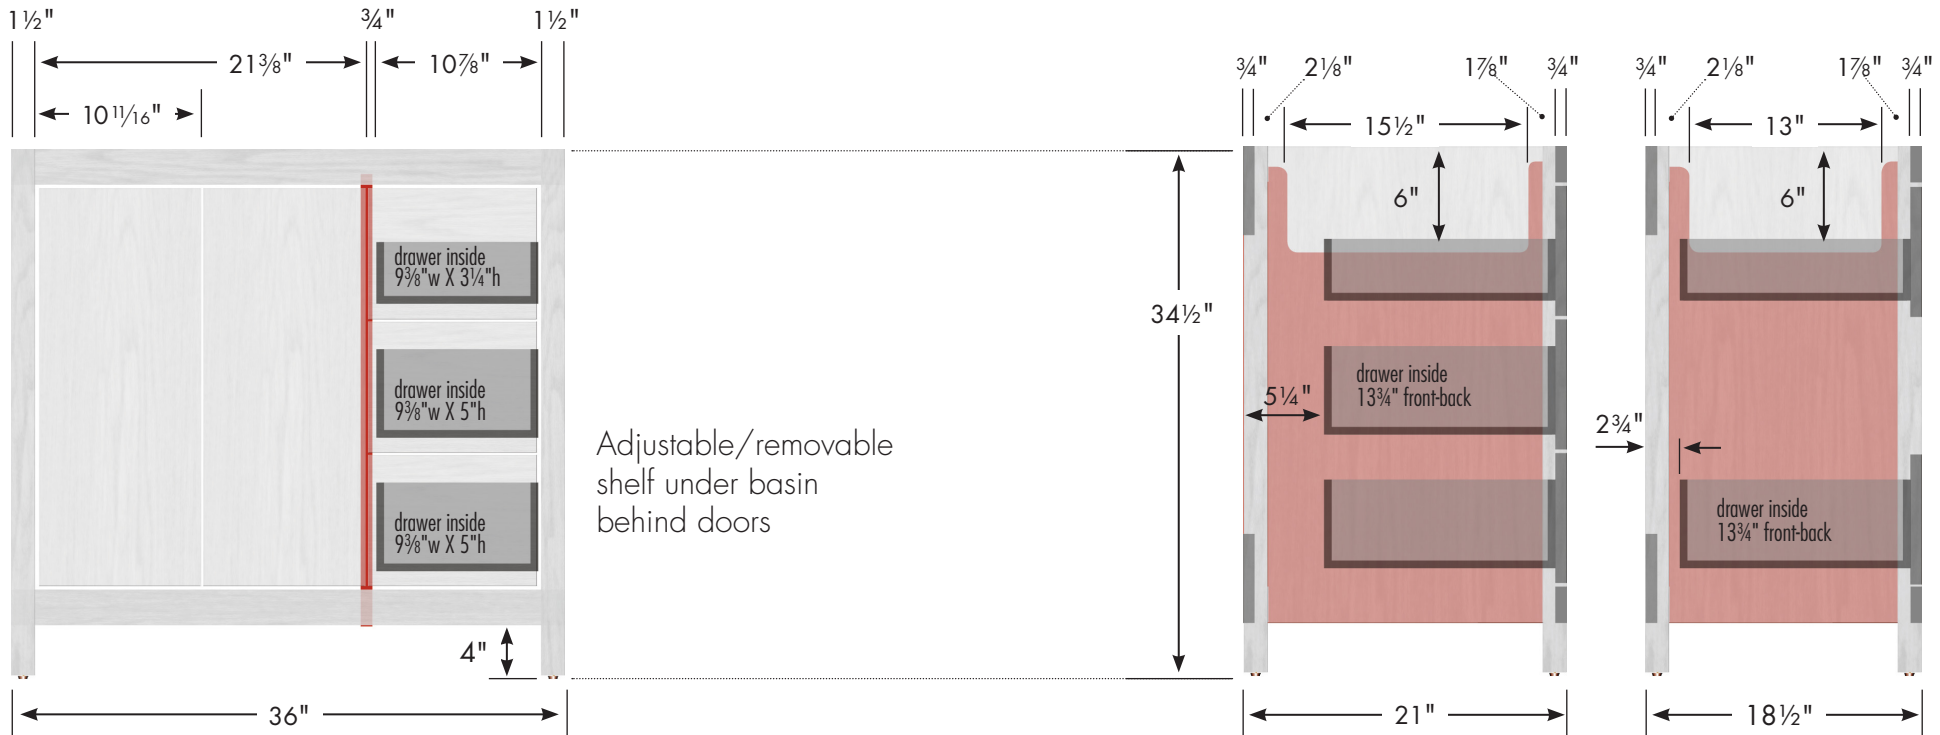

STRASSER

Specifications:

Alki View Vanity
36" w, 34½" h, drawers right

Adjustable/removable shelf under basin behind doors

internal dividers

36" Alki View Vanity
Drawers Right
 36" wide
 34½" tall
 21" or 18½" front-to-back

Vanity back clear openings for plumbing
 (may need to cut adjustable shelf)