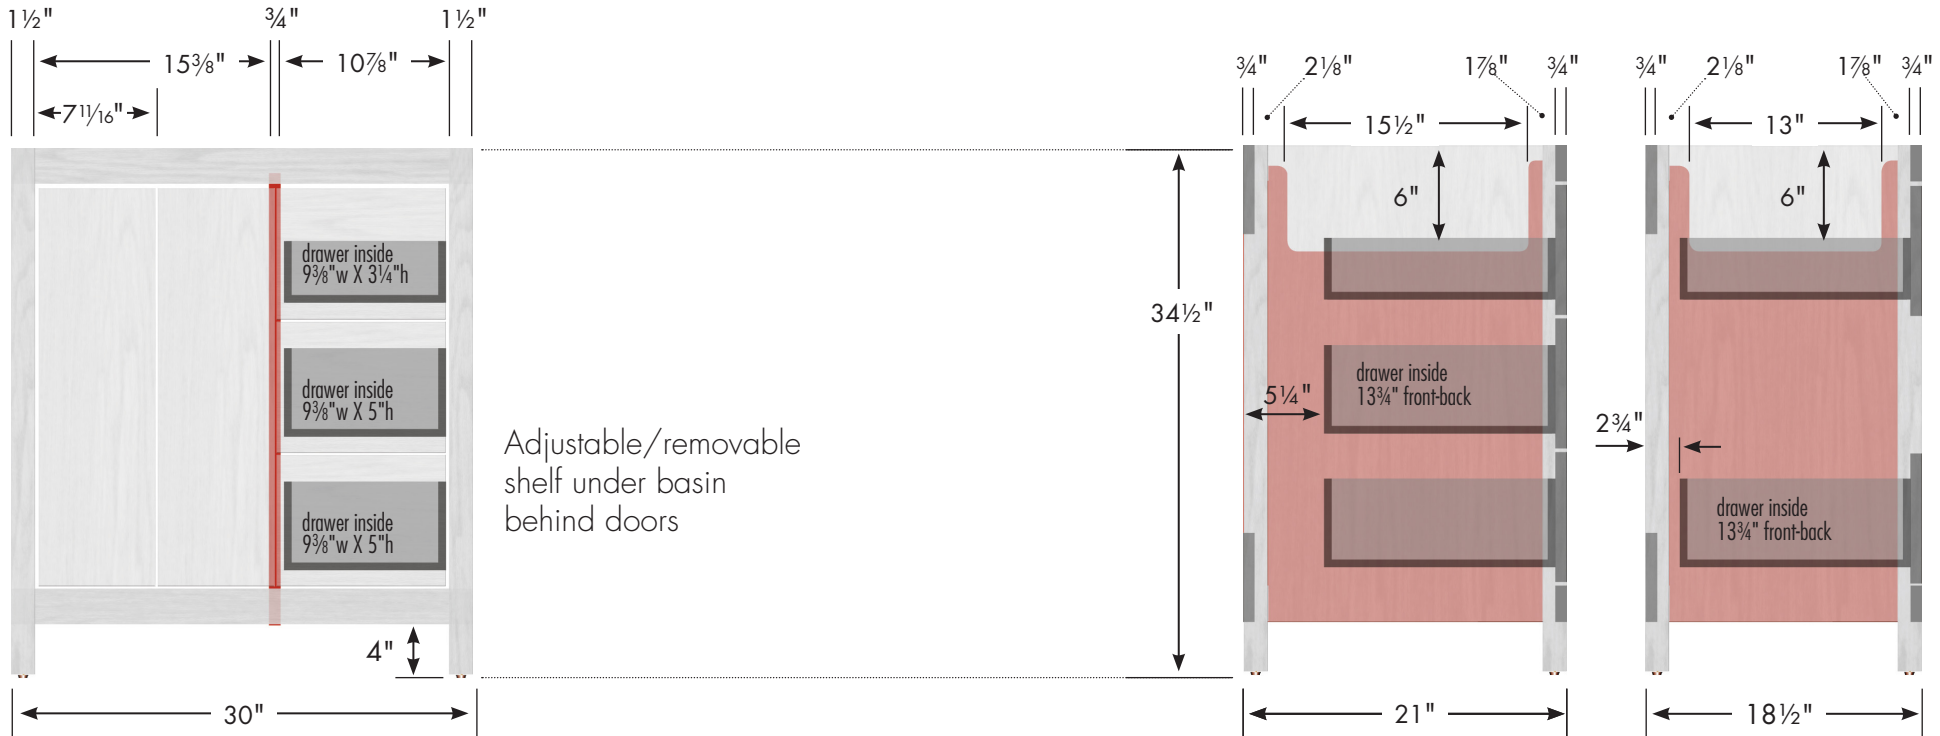

# STRASSER

Specifications:

**Alki View Vanity**  
**30" w, 34½" h, drawers right**

Adjustable/removable shelf under basin behind doors

internal dividers

**30" Alki View Vanity**  
**Drawers Right**  
 30" wide  
 34½" tall  
 21" or 18½" front-to-back

Vanity back clear openings for plumbing (may need to cut adjustable shelf)