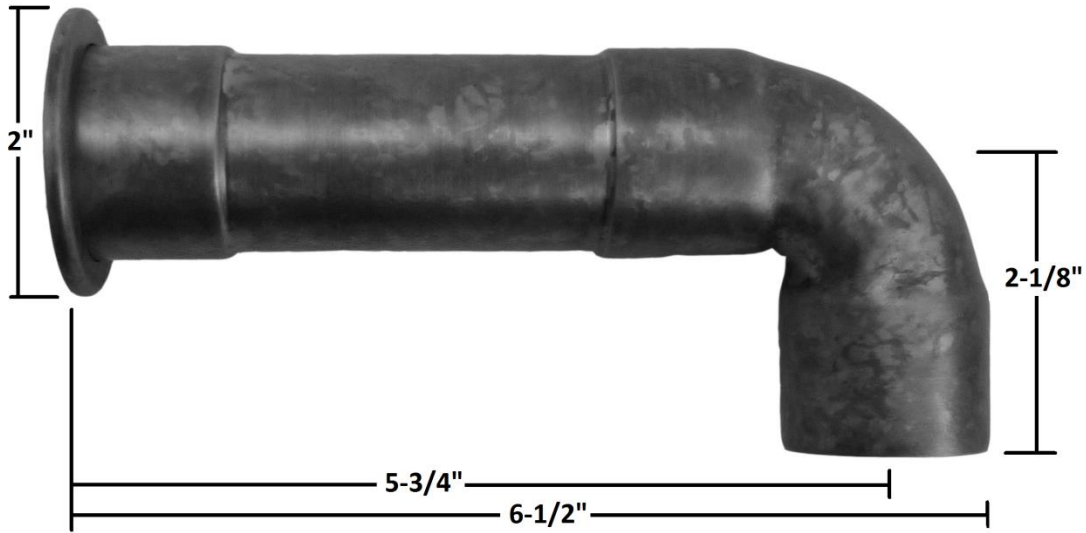

PRODUCT SPECIFICATIONS

Wherever Wall Faucet with Short LBO Spout
WE-LAV-WM-LBO-S

Oct 2016

- ADA Compliant
- Includes Lift & Turn Drain w/overflow
- Offset and Cross handles available
- Custom sizes and finishes available

Connection	1/2"
Valve	1/2" Ceramic
GPM	1.2