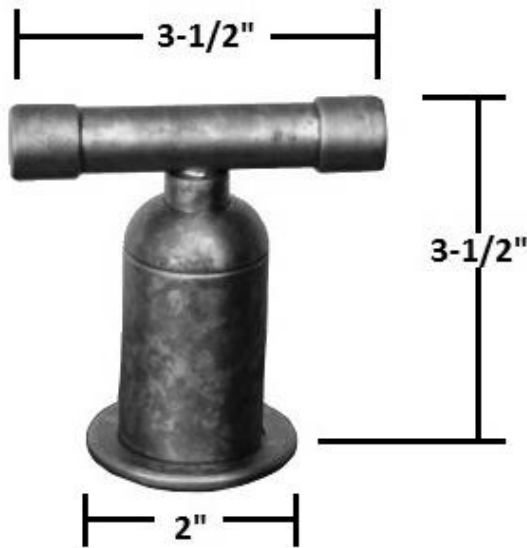

PRODUCT SPECIFICATIONS

Wherever Wall Faucet with Short LBO Spout
WE-LAV-WM-LBO-S

Oct 2016

- ADA Compliant
- Includes Lift & Turn Drain w/overflow
- Offset and Cross handles available
- Custom sizes and finishes available

Connection	1/2"
Valve	1/2" Ceramic
GPM	1.2