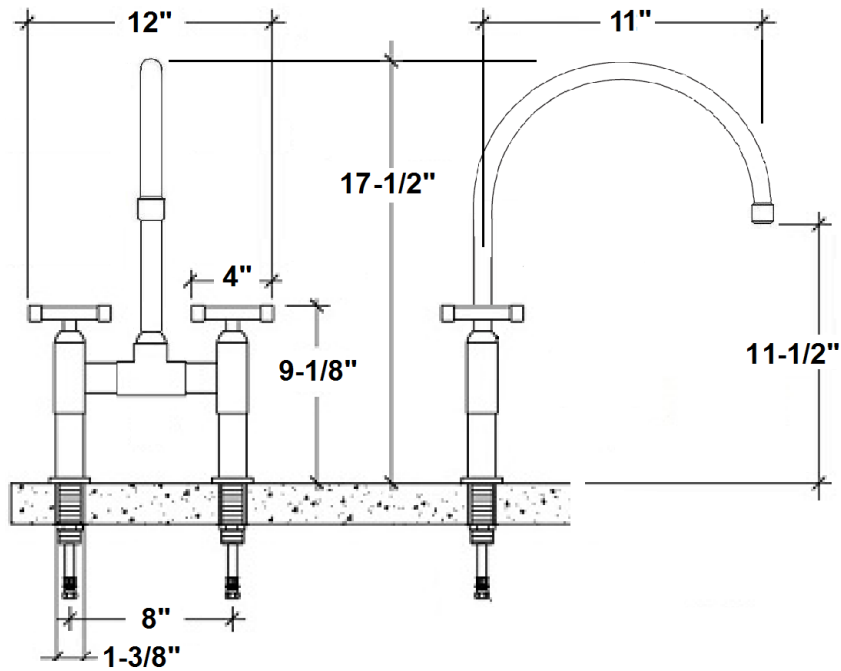

## Waterbridge Kitchen Faucet with Large Spout WB-DM-GN-LG

Aug. 2019

- ADA Compliant
- Offset and Cross handles available
- Custom sizes and finishes available

Connection	1/2" Compression
Valve	1/2" Ceramic
GPM	1.2