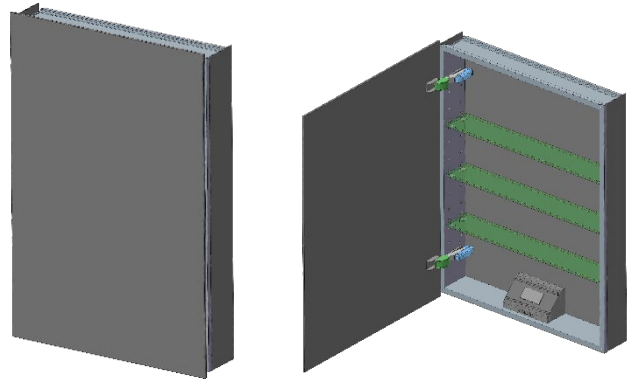

Model#	10.23314.001
Model	1/23-1/4" x 31"

Including:

- Electrical Outlet
- Silverlasting™ double-sided mirror doors (left and right option)
- 3 Glass shelves
- Blum soft-close hinges
- Mirrored interior
- Anodized aluminum body

Recessed
(Rough Opening 22 5/16" x 29 5/16")

Surface Mount