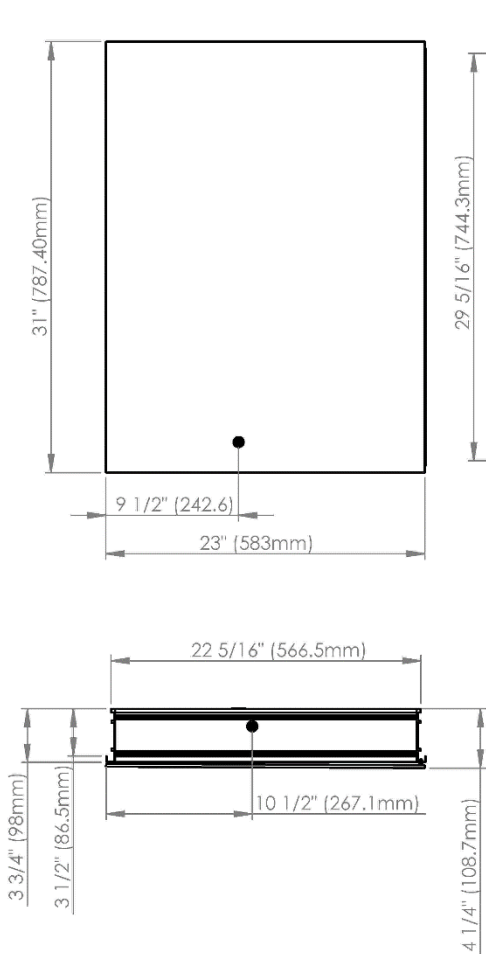

Model#	10.23314.001
Model	1/23-1/4" x 31"

Including:

- Electrical Outlet
- Silverlasting™ double-sided mirror doors (left and right option)
- 3 Glass shelves
- Blum soft-close hinges
- Mirrored interior
- Anodized aluminum body

Recessed
(Rough Opening 22 5/16" x 29 5/16")

Surface Mount