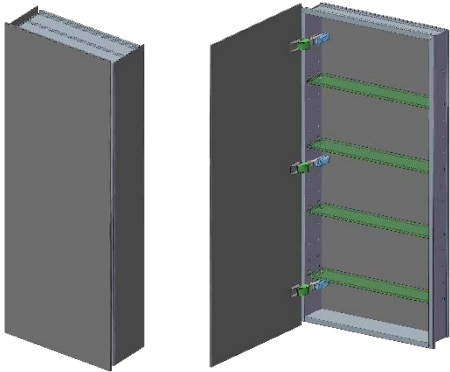

SIDLER®

Model#	10.15406.000
Model	1/15" x 40" x 6"

Including:

- Silverlasting™ double-sided mirror doors (left and right option)
- 4 Glass shelves
- Blum soft-close hinges
- Mirrored interior
- Anodized aluminum body

Recessed
(Rough Opening 14 5/16" x 38 5/16")

Surface Mount

7626 Winston Street
Burnaby, BC V5A 2H4
CANADA

Phone: 604 415 2422
Toll Free: 888 415 2422
Fax: 604 415 2433

info@sidler-international.com
www.sidler-international.com