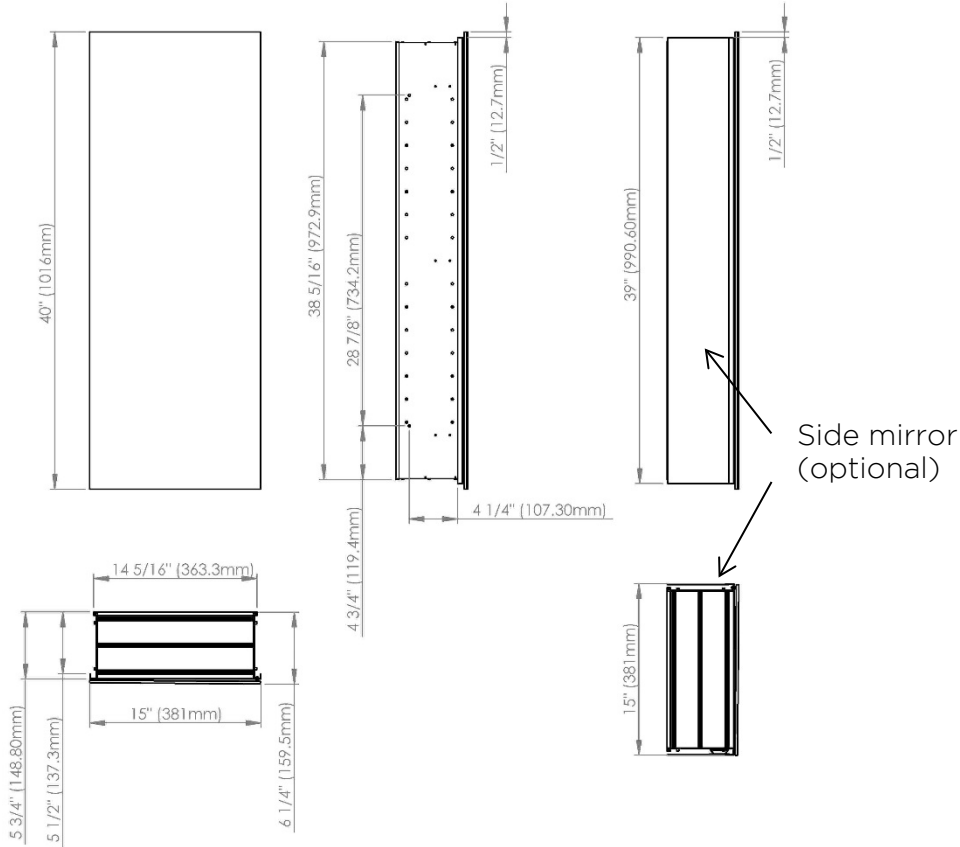

SIDLER®

Model#	10.15406.000
Model	1/15" x 40" x 6"

Including:

- Silverlasting™ double-sided mirror doors (left and right option)
- 4 Glass shelves
- Blum soft-close hinges
- Mirrored interior
- Anodized aluminum body

Recessed
(Rough Opening 14 5/16" x 38 5/16")

Surface Mount

7626 Winston Street
Burnaby, BC V5A 2H4
CANADA

Phone: 604 415 2422
Toll Free: 888 415 2422
Fax: 604 415 2433

info@sidler-international.com
www.sidler-international.com