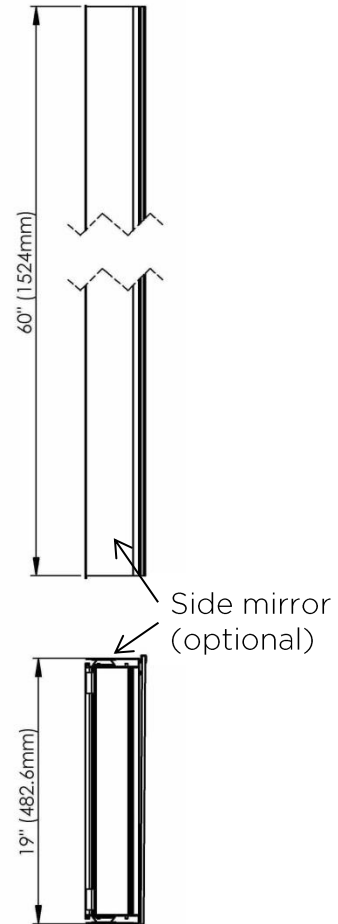

SIDLER® Tall

	(left-hand hinge)	(right-hand hinge)
Model#	1.805.014	1.805.024
Model	TL 1/19 1/4"-4"/L	TL 1/19 1/4"-4"/R

Including:

- Styling shelf incl. hairdryer holder and accessory hocks
- Silverlasting™, double sided mirror doors
- 5 Glass shelves
- Blum soft close hinges
- Mirrored interior
- Anodized aluminum body

Recessed

(Rough Opening 18 5/16" x 59 5/16")

Surface Mount

7626 Winston Street
Burnaby, BC V5A 2H4
CANADA

Phone: 604 415 2422
Toll Free: 888 415 2422
Fax: 604 415 2433

info@sidler-international.com
www.sidler-international.com