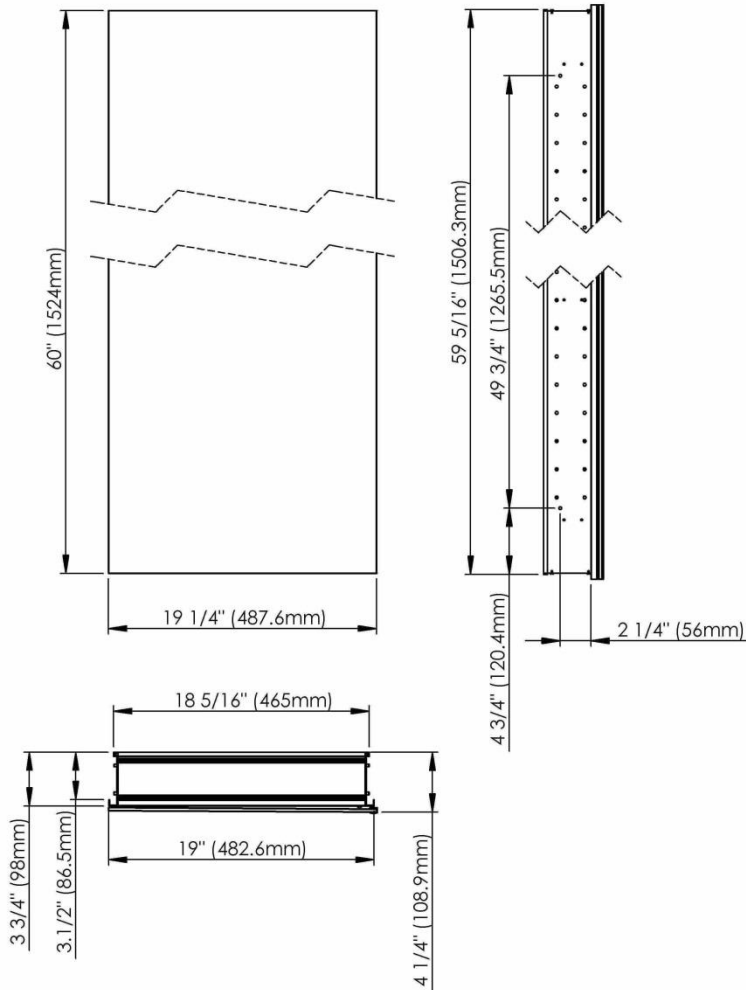

SIDLER® Tall

	(left-hand hinge)	(right-hand hinge)
Model#	1.805.014	1.805.024
Model	TL 1/19 1/4"-4"/L	TL 1/19 1/4"-4"/R

Including:

- Styling shelf incl. hairdryer holder and accessory hocks
- Silverlasting™, double sided mirror doors
- 5 Glass shelves
- Blum soft close hinges
- Mirrored interior
- Anodized aluminum body

Recessed

(Rough Opening 18 5/16" x 59 5/16")

Surface Mount

7626 Winston Street
Burnaby, BC V5A 2H4
CANADA

Phone: 604 415 2422
Toll Free: 888 415 2422
Fax: 604 415 2433

info@sidler-international.com
www.sidler-international.com