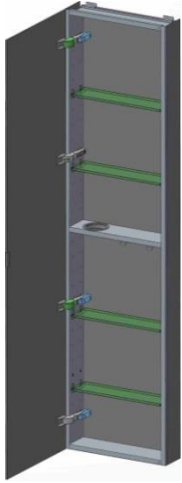

SIDLER® Tall

	(left-hand hinge)	(right-hand hinge)
Model#	1.805.014	1.805.024
Model	TL 1/19 1/4"-4"/L	TL 1/19 1/4"-4"/R

Including:

- Styling shelf incl. hairdryer holder and accessory hocks
- Silverlasting™, double sided mirror doors
- 5 Glass shelves
- Blum soft close hinges
- Mirrored interior
- Anodized aluminum body

Recessed

(Rough Opening 18 5/16" x 59 5/16")

Surface Mount

7626 Winston Street
Burnaby, BC V5A 2H4
CANADA

Phone: 604 415 2422
Toll Free: 888 415 2422
Fax: 604 415 2433

info@sidler-international.com
www.sidler-international.com