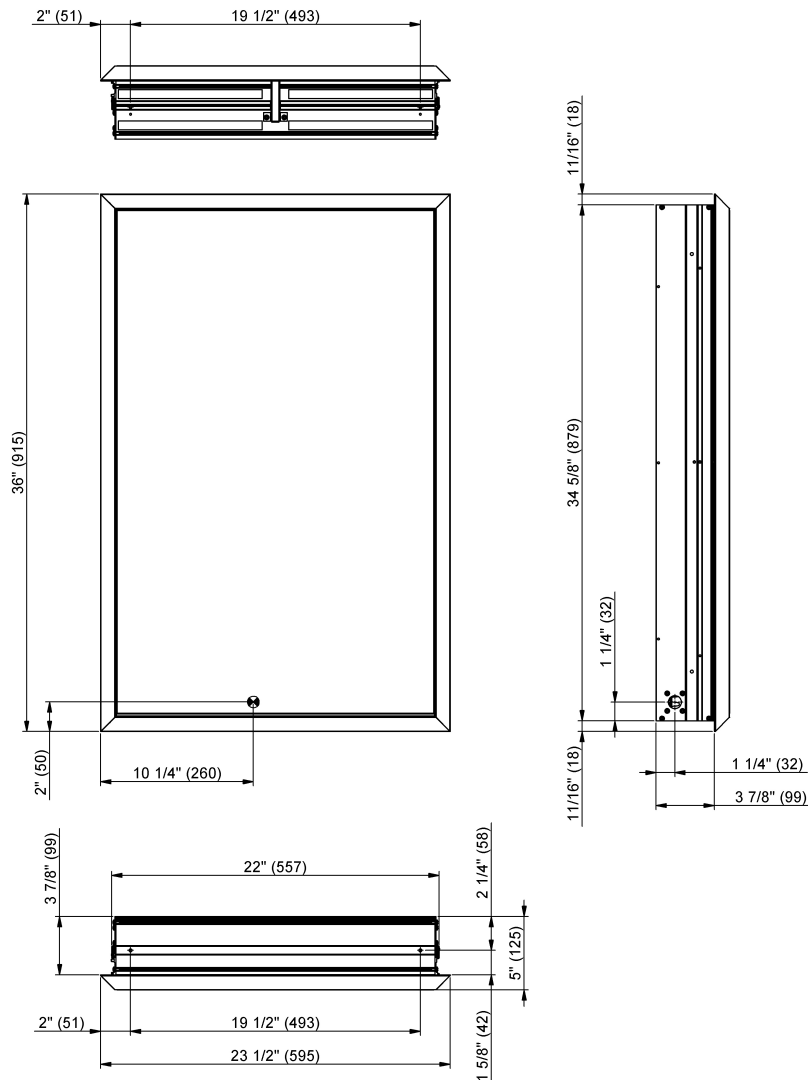

Quadro

1.1006.013 - single door cabinet, **left** hinged
W23-1/2" x H36" x D4" 3000K LED light

1.1006.014 - single door cabinet, **left** hinged
W23-1/2" x H36" x D4" 4000K LED light

Features

- Night light function
- LED perimeter lighting 50W, dimmable with 0-10V low voltage dimmer switch
- 4600 lumens
- Double sided, Silverlasting™ mirror door
- Built in GFCI outlets and USB ports
- Mirrored interior back wall
- 3 adjustable glass shelves
- Patented shelf adjusting system
- Cosmetic box
- Magnifying mirror
- Anodized aluminum
- Blum hinges with integrated soft close

Rough opening

W 22" x H 34-1/2" x D 4"

Option

- 1.1006.999 - Surface mount kit including mirrored side panels and bottom cover bracket

7626 Winston Street
Burnaby, BC V5A 2H4
CANADA

Phone: 604 415 2422
Toll Free: 888 415 2422
Fax: 604 415 2433