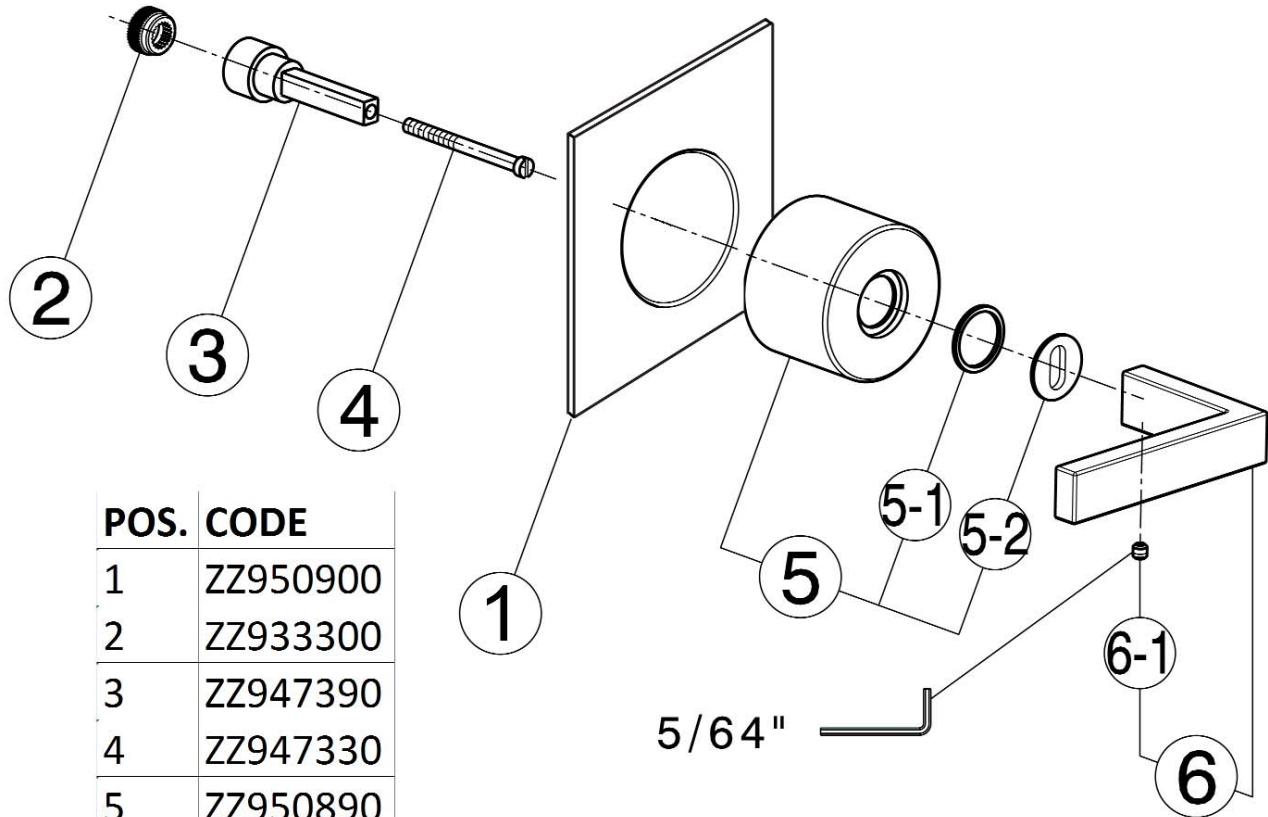

COLORS/FINISHES

- Polished Chrome
- Satin Nickel

WARRANTY

- Limited Lifetime

WA31L Spare Parts

POS.	CODE
1	ZZ950900
2	ZZ933300
3	ZZ947390
4	ZZ947330
5	ZZ950890
5-1	ZZ947040
5-2	ZZ947050
6	ZZ947100
6-1	ZZ933280