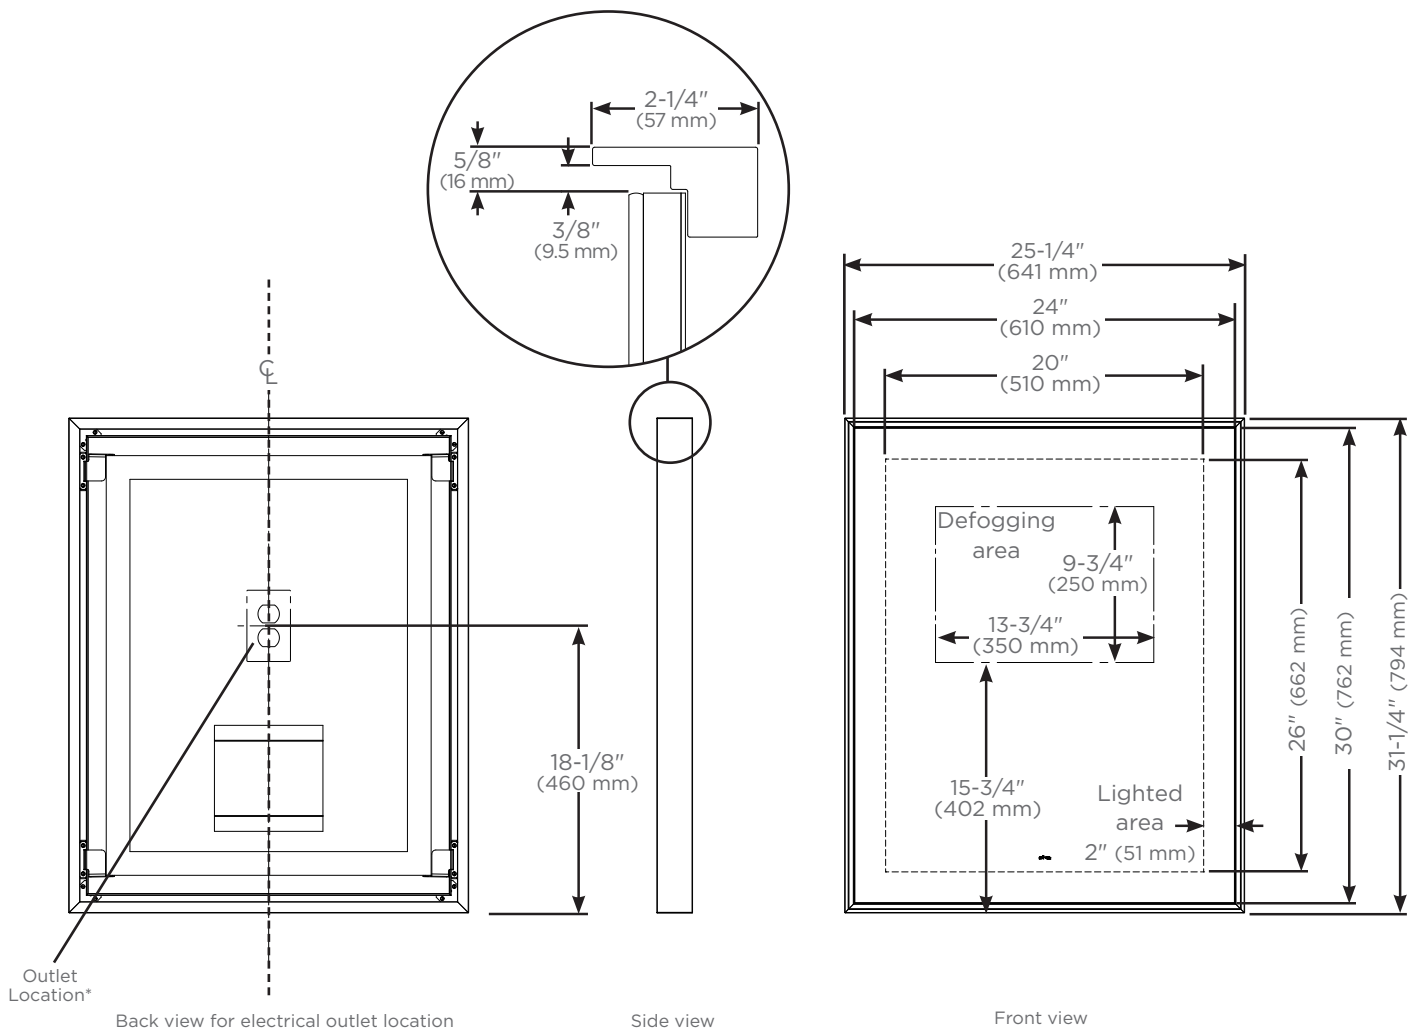

Installation

- 120 Vac 60Hz wall outlet location as shown in drawing - Required for source power
- Electrical wiring using standard residential dimmers and switches (not included)
- Compatible with most Triac/Phase-cut dimmers
- Dimmer recommendation: Lutron C.L Dimmers or Caseta Wireless (purchased separately)
- Mirror hangs in portrait orientation
- Includes hardware with easy installation via Plug and Hang System

Options

- Mirror Style: Title 24 Rectangle Perimeter
- Frame Styles: Slim Museum, Chamfer Museum
- Metal Frame Finishes: Chrome, Polished Nickel, Matte Gold, and Matte Black
- Custom versions available (minimum order quantity required)
- Commercial 0-10V wiring protocols are available for custom quote

* See instructions 209-1308 for wiring and location

For additional information contact customerservice@robern.com