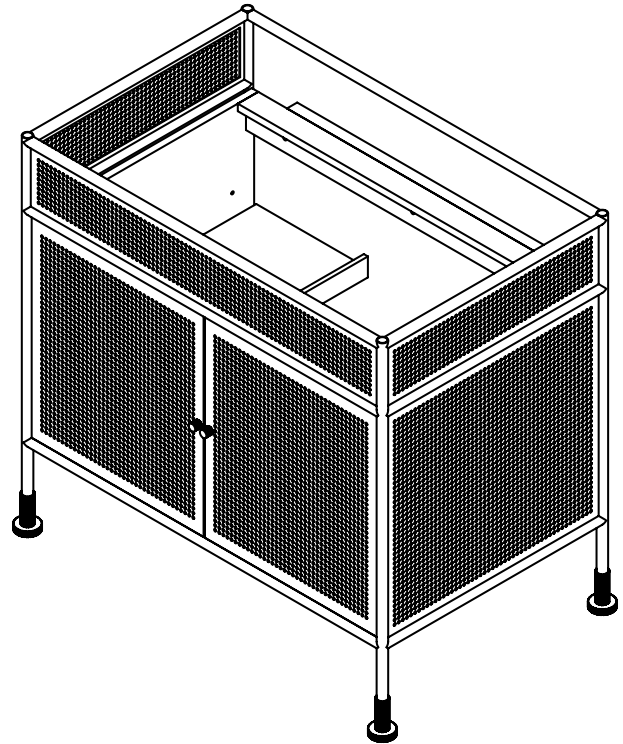

Features

- Fully welded and polished stainless steel frame
- Perforated stainless steel panel detailing
- Fluted metal knobs and feet
- Adjustable storage shelves

Materials & Construction

- Stainless steel frame, body, and legs
- Cabinet grade MDF internal side panels
- Full MDF back panel, no cutout
- Durable, moisture resistant polyurethane finish
- Soft close door hinges
- Solid brass hardware
- Adjustable leveling feet

Options

- Available in:
CVMA368788, Aged Brass paired with Antique Bronze
CVMA366968, Brushed Pewter paired with Iron Black
- Engineered stone tops available:
TA36UCO93-8CS2
TA36UCO95-8CS2
TA36UCO96-8CS2
TA36UCO97-8CS2
TA36UCO98-8CS2
TA36UCO99-8CS2
TA36UCO100-8CS2
TA36UCO101-8CS2
- Coordinating mirrors available
- Coordinating linen cabinet available

Dimensions

Width: 36-1/8"
Height: 32-13/16"
Depth: 23-1/16"

Model Number Key

PRODUCT LINE	CATEGORY	COLLECTION	WIDTH	FINISH OPTIONS	OPTIONS
C = Craft Series	V = Vanity	MA = Mackey	36"	(See above)	(See above)

Dimensions

Width: 36"
Height: 1-1/8"
Depth: 23"

Model Number Key

CATEGORY	DEPTH	WIDTH	LAV TYPE	OVERFLOW	COLORS	DASH	FAUCET HOLES	OPTIONS
T = Top	A = 23" Depth Fabricated Top	36"	U = Under Counter	C = Center Mounted	(See above)	-	8 = 3 Holes Drilled (Centered on Lav Location)	(See above)