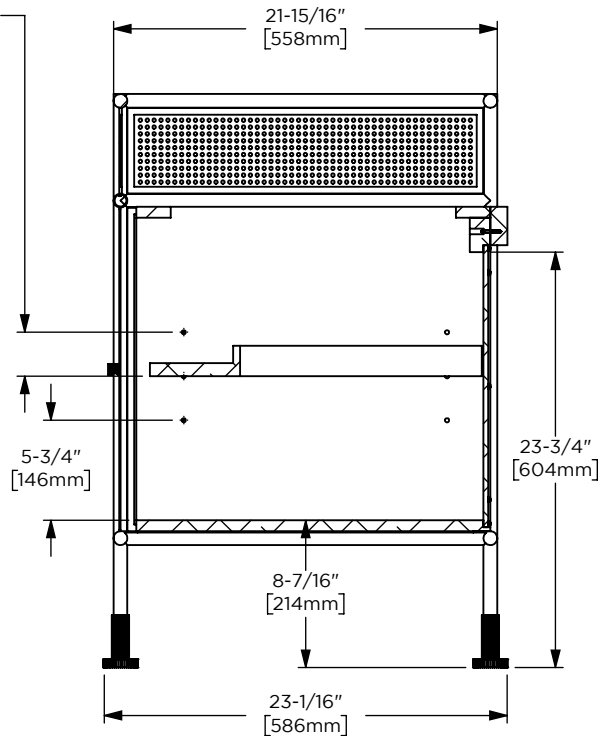

Features

- Fully welded and polished stainless steel frame
- Perforated stainless steel panel detailing
- Fluted metal knobs and feet
- Adjustable storage shelves

Materials & Construction

- Stainless steel frame, body, and legs
- Cabinet grade MDF internal side panels
- Full MDF back panel, no cutout
- Durable, moisture resistant polyurethane finish
- Soft close door hinges
- Solid brass hardware
- Adjustable leveling feet

Dimensions

Width: 36-1/8"
Height: 32-13/16"
Depth: 23-1/16"

Model Number Key

PRODUCT LINE	CATEGORY	COLLECTION	WIDTH	FINISH OPTIONS	OPTIONS
C = Craft Series	V = Vanity	MA = Mackey	36"	(See above)	(See above)

Dimensions

Width: 36"
Height: 1-1/8"
Depth: 23"

Model Number Key

CATEGORY	DEPTH	WIDTH	LAV TYPE	OVERFLOW	COLORS	DASH	FAUCET HOLES	OPTIONS
T = Top	A = 23" Depth Fabricated Top	36"	U = Under Counter	C = Center Mounted	(See above)	-	8 = 3 Holes Drilled (Centered on Lav Location)	(See above)