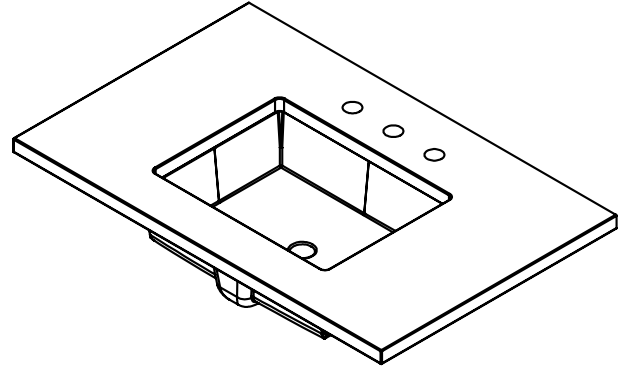

Features

- Fully welded and polished stainless steel frame
- Perforated stainless steel panel detailing
- Fluted metal knobs and feet
- Adjustable storage shelves

Materials & Construction

- Stainless steel frame, body, and legs
- Cabinet grade MDF internal side panels
- Full MDF back panel, no cutout
- Durable, moisture resistant polyurethane finish
- Soft close door hinges
- Solid brass hardware
- Adjustable leveling feet

Dimensions

Width: 36-1/8"
Height: 32-13/16"
Depth: 23-1/16"

Model Number Key

PRODUCT LINE	CATEGORY	COLLECTION	WIDTH	FINISH OPTIONS	OPTIONS
C = Craft Series	V = Vanity	MA = Mackey	36"	(See above)	(See above)

Internal
Construction

Features

- Silestone Quartz Surface
- Includes Robern Ceramic Lavatory
- Includes installation hardware

Materials & Construction

- Pre-drilled for 8" wide spread faucet

Options

- Available finishes:
 - 93, White Zeus Extreme
 - 95, Eternal Marquina
 - 96, Pietra
 - 97, Calypso
 - 98, Eternal Serena
 - 99, Silken Pearl
 - 100, Eternal Calcatta Gold
 - 101, Iconic Black
- Pairs with Craft Series Chestnut Hill, Bergman, Sendai, and Mackey 36" vanities

Dimensions

Width: 36"
Height: 1-1/8"
Depth: 23"

Model Number Key

CATEGORY	DEPTH	WIDTH	LAV TYPE	OVERFLOW	COLORS	DASH	FAUCET HOLES	OPTIONS
T = Top	A = 23" Depth Fabricated Top	36"	U = Under Counter	C = Center Mounted	(See above)	-	8 = 3 Holes Drilled (Centered on Lav Location)	(See above)