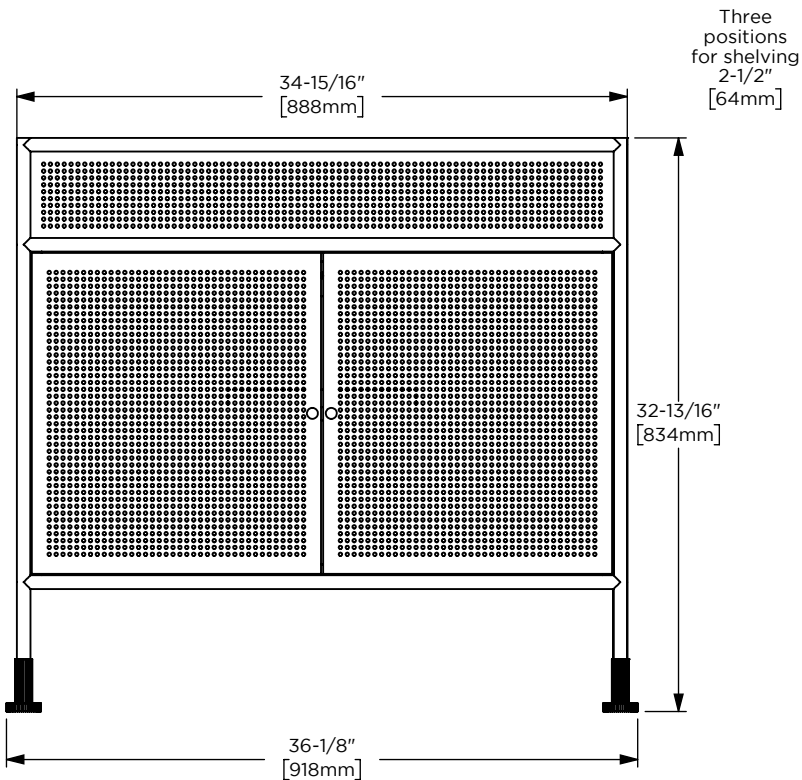

Features

- Fully welded and polished stainless steel frame
- Perforated stainless steel panel detailing
- Fluted metal knobs and feet
- Adjustable storage shelves

Materials & Construction

- Stainless steel frame, body, and legs
- Cabinet grade MDF internal side panels
- Full MDF back panel, no cutout
- Durable, moisture resistant polyurethane finish
- Soft close door hinges
- Solid brass hardware
- Adjustable leveling feet

Dimensions

Width: 36-1/8"
Height: 32-13/16"
Depth: 23-1/16"

Model Number Key

PRODUCT LINE	CATEGORY	COLLECTION	WIDTH	FINISH OPTIONS	OPTIONS
C = Craft Series	V = Vanity	MA = Mackey	36"	(See above)	(See above)

Internal
Construction

Features

- Silestone Quartz Surface
- Includes Robern Ceramic Lavatory
- Includes installation hardware

Materials & Construction

- Pre-drilled for 8" wide spread faucet

Options

- Available finishes:
 - 93, White Zeus Extreme
 - 95, Eternal Marquina
 - 96, Pietra
 - 97, Calypso
 - 98, Eternal Serena
 - 99, Silken Pearl
 - 100, Eternal Calcatta Gold
 - 101, Iconic Black
- Pairs with Craft Series Chestnut Hill, Bergman, Sendai, and Mackey 36" vanities

Dimensions

Width: 36"
Height: 1-1/8"
Depth: 23"

Model Number Key

CATEGORY	DEPTH	WIDTH	LAV TYPE	OVERFLOW	COLORS	DASH	FAUCET HOLES	OPTIONS
T = Top	A = 23" Depth Fabricated Top	36"	U = Under Counter	C = Center Mounted	(See above)	-	8 = 3 Holes Drilled (Centered on Lav Location)	(See above)