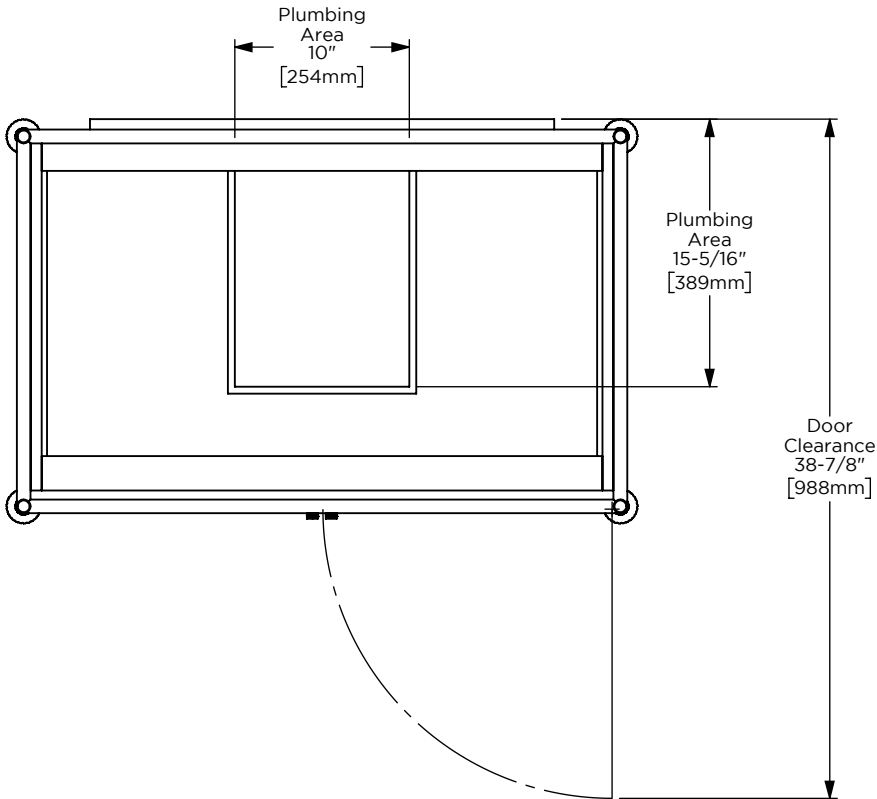

Features

- Fully welded and polished stainless steel frame
- Perforated stainless steel panel detailing
- Fluted metal knobs and feet
- Adjustable storage shelves

Materials & Construction

- Stainless steel frame, body, and legs
- Cabinet grade MDF internal side panels
- Full MDF back panel, no cutout
- Durable, moisture resistant polyurethane finish
- Soft close door hinges
- Solid brass hardware
- Adjustable leveling feet

Dimensions

Width: 36-1/8"
Height: 32-13/16"
Depth: 23-1/16"

Model Number Key

PRODUCT LINE	CATEGORY	COLLECTION	WIDTH	FINISH OPTIONS	OPTIONS
C = Craft Series	V = Vanity	MA = Mackey	36"	(See above)	(See above)

Dimensions

Width: 36"
Height: 1-1/8"
Depth: 23"

Model Number Key

CATEGORY	DEPTH	WIDTH	LAV TYPE	OVERFLOW	COLORS	DASH	FAUCET HOLES	OPTIONS
T = Top	A = 23" Depth Fabricated Top	36"	U = Under Counter	C = Center Mounted	(See above)	-	8 = 3 Holes Drilled (Centered on Lav Location)	(See above)