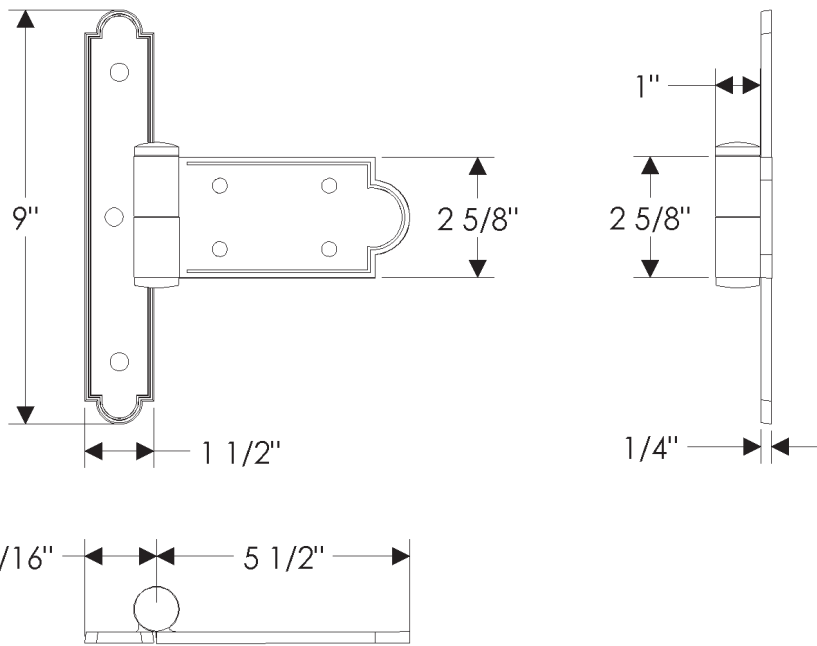

ROCKY MOUNTAIN®

H A R D W A R E

SHNG5.5
Strap Hinge
5 1/2"