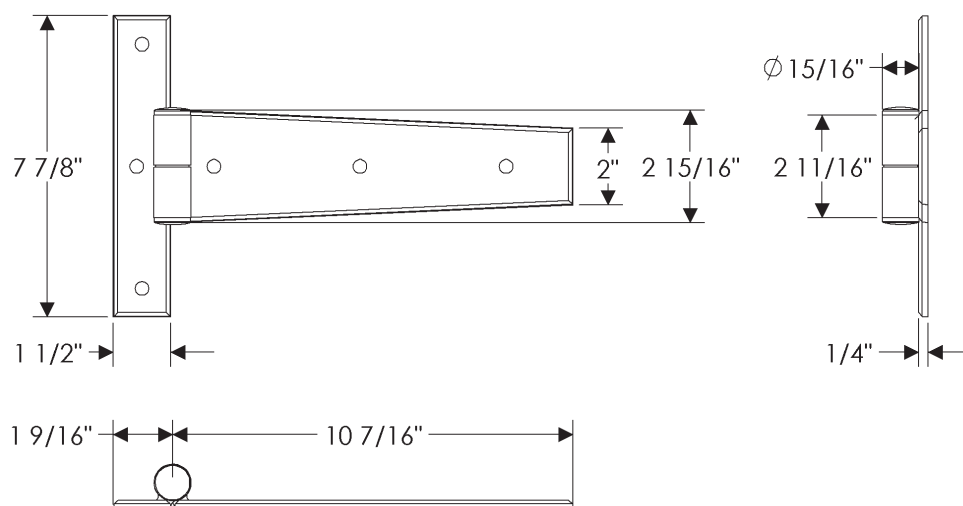

ROCKY MOUNTAIN®

H A R D W A R E

SHNG105
Strap Hinge
10 1/2"