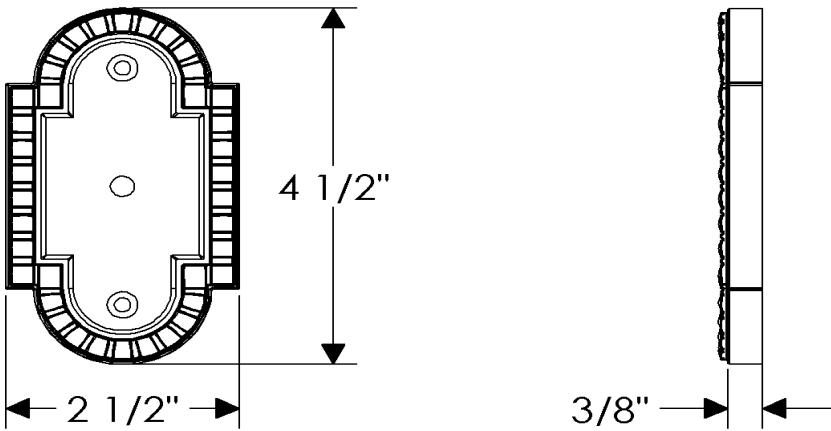

Corbel Arched Mortise Bolt

IP30690