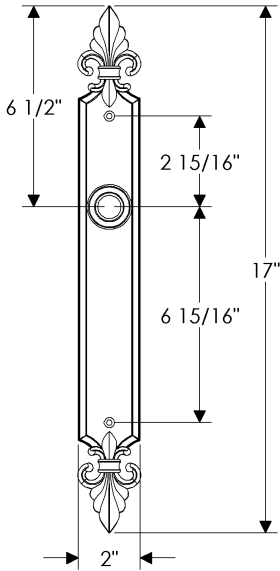

Bordeaux Lift & Slide Set

FP212

E30865