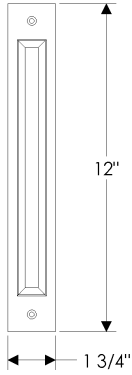

Bordeaux Lift & Slide Set

FP212

E30865