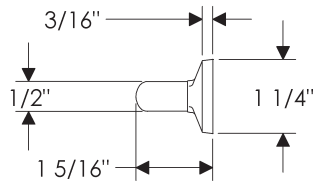

# ROCKY MOUNTAIN®

H A R D W A R E

CK464  
4"

CK466  
6"

CK463  
13"

CK460  
23 3/4"

Empire Cabinet Pulls