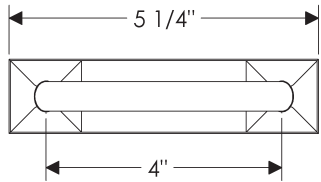

# ROCKY MOUNTAIN®

H A R D W A R E

CK464  
4"

CK466  
6"

CK463  
13"

CK460  
23 3/4"

Empire Cabinet Pulls