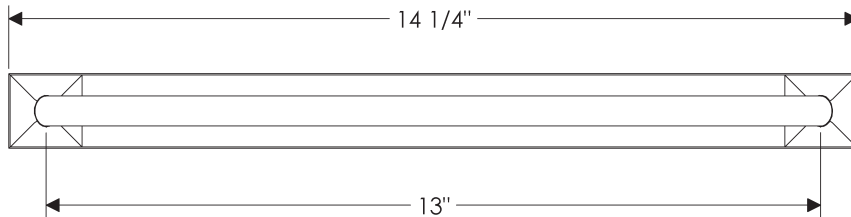

# ROCKY MOUNTAIN®

H A R D W A R E

CK464  
4"

CK466  
6"

CK463  
13"

CK460  
23 3/4"

Empire Cabinet Pulls