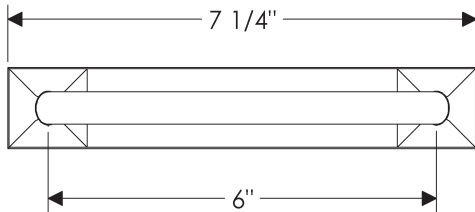

# ROCKY MOUNTAIN®

H A R D W A R E

CK464  
4"

CK466  
6"

CK463  
13"

CK460  
23 3/4"

Empire Cabinet Pulls