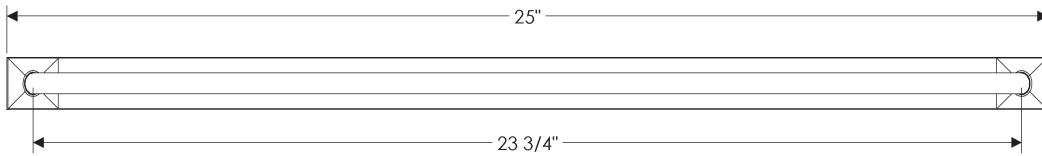

# ROCKY MOUNTAIN®

H A R D W A R E

CK464  
4"

CK466  
6"

CK463  
13"

CK460  
23 3/4"

Empire Cabinet Pulls