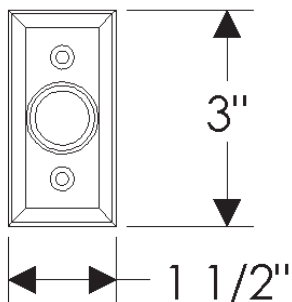

Rectangular Collection

EW105
Rectangular Escutcheon
1 1/2" x 3"