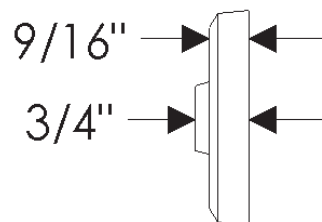

Rectangular Collection

EW105
Rectangular Escutcheon
1 1/2" x 3"