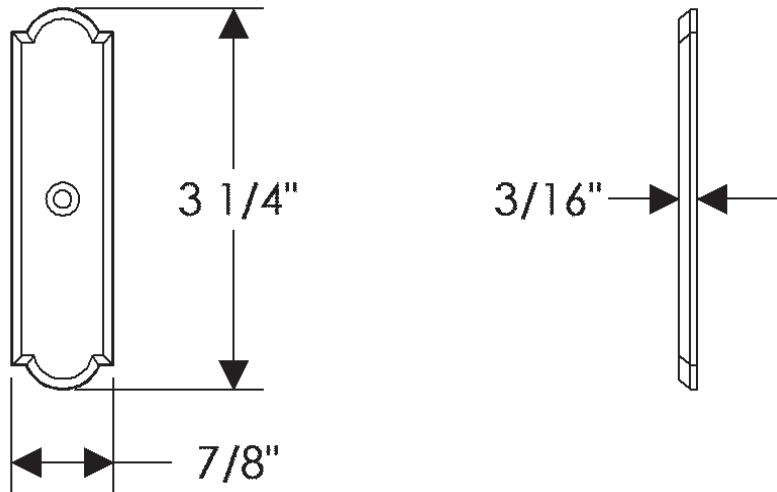

Arched Collection

CKR105
Arched Cabinet Rose
7/8" x 3 1/4"