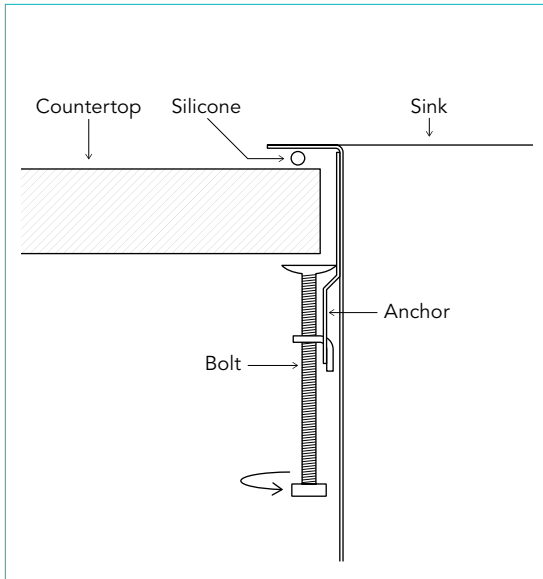

19" x 21 1/2" x 13"

20 lbs

Features

- 304 brushed finish stainless steel (18/10) – 18 gauge
- Single faucet hole (additional holes can be drilled at no charge)
- Sound deadening pads for maximum noise reduction
- Drain located towards rear providing more space under the sink
- Stainless steel strainer (AA-SA-3.5-SA) and mounting hardware included
- Product certified ASME A112.19.3, CSA B45.0, and CSA B45.4

Must-have accessories

Grid
IH-G-1616

Colander
IH-CA-16

Wood cutting board
IH-BA-16-MA

Plastic cutting board
IH-BB-16-WH

Prolnox H0

Topmount installation

Countertop made of laminate, wood, ceramic tile or other solid surface