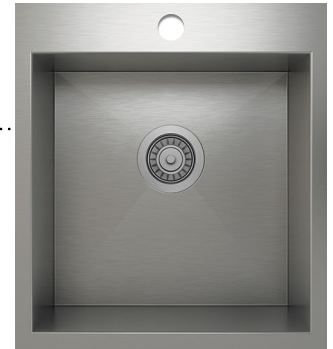

IH0-TS-18209

ProInox H0

Stainless steel kitchen sink

Handcrafted

Urban style corners [0"]

Installation

Topmount

Bowl

16" x 16" x 9"

Overall

18" x 20" x 9"

Recommended cabinet

21"

Drain

Ø 3 1/2"

Packaging

19" x 21 1/2" x 13"

20 lbs

Features

- 304 brushed finish stainless steel (18/10) – 18 gauge
- Single faucet hole (additional holes can be drilled at no charge)
- Sound deadening pads for maximum noise reduction
- Drain located towards rear providing more space under the sink
- Stainless steel strainer (AA-SA-3.5-SA) and mounting hardware included
- Product certified ASME A112.19.3, CSA B45.0, and CSA B45.4