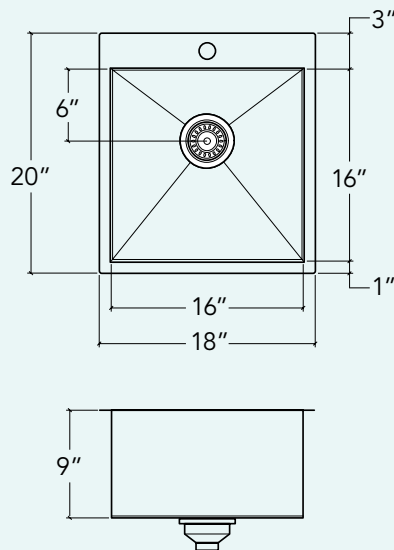

IH0-TS-18209

ProInox H0

Stainless steel kitchen sink

Handcrafted

Urban style corners [0"]

Installation

Topmount

Bowl

16" x 16" x 9"

Overall

18" x 20" x 9"

Recommended cabinet

21"

Drain

Ø 3 1/2"

Packaging

19" x 21 1/2" x 13"

20 lbs

Features

- 304 brushed finish stainless steel (18/10) – 18 gauge
- Single faucet hole (additional holes can be drilled at no charge)
- Sound deadening pads for maximum noise reduction
- Drain located towards rear providing more space under the sink
- Stainless steel strainer (AA-SA-3.5-SA) and mounting hardware included
- Product certified ASME A112.19.3, CSA B45.0, and CSA B45.4

Must-have accessories