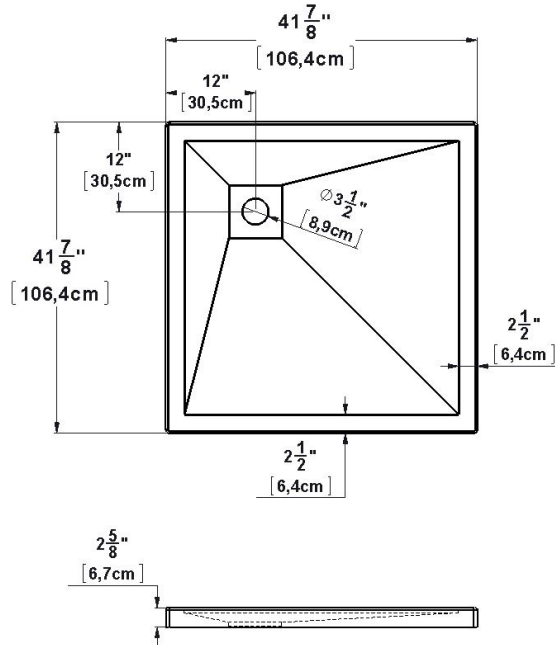

**Base 42X42 LH corner drain**

Product code: **SB42L4212**

Nominal dimensions: **42" x 42" x 2.625" [106.7 cm x 81.3 cm x 6.7 cm]**

Material: **acrylic**

Draft revision : **20230113134733**

**Draft and specs**

**Specifications**

Textured floor: **no**  
Footrest: **no**  
Characteristics: **corner base 12-12**

**Remarks**

All measures have a precision of  $\pm 1/4"$  (0,63cm)  
If a measure is present on one side only, part is symmetrical

Brides/Flange: X

**Available options**

Shower seat:  
Shower door : **PB142 PB24242**

**Additional note(s):**

Aluminum tile Flanges supplied but NOT installed.

**IMPORTANT NOTE :**

Specifications, dimensions and models are subject to change.  
Visit our website <http://www.oceania-attitude.com> to access up-to-date dimensions and informations. In all cases, information on the website is the most up-to-date.