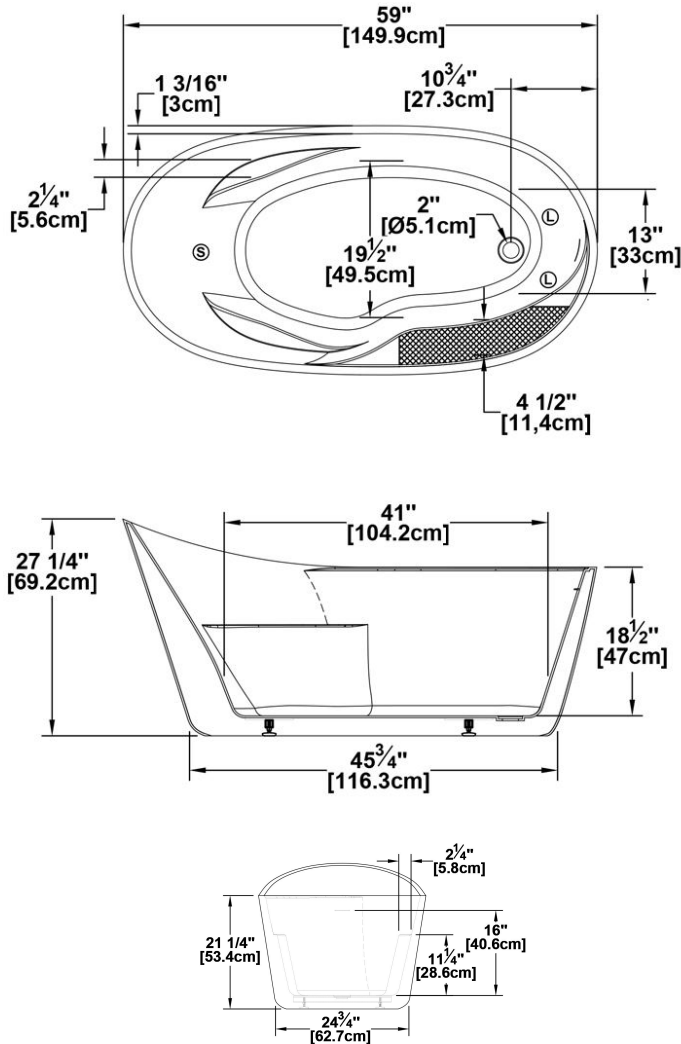

**Romy 59 with faucet deck type B**

Series : **Authentik Signature**

Nominal dimensions: **59" x 31" x 27" [149.9 cm x 78.7 cm x 68.6 cm]**

Seats : **1**

Product code: **RO59DMFB**

Draft revision : **2024011213514**

Lumbar support : no

Arm rests : yes

Low-profile available : no

**Draft and specs**

Specifications
Capacity: <b>46 IMP Gal. / 59.9 US Gal. / 209.1 liters</b>
AeroMassage™: <b>40 Easy Clean™ air jets</b>
Super AeroMassage™: <b>unavailable</b>
Comfort Air™: <b>unavailable</b>
Characteristics: <b>One-piece freestanding bath</b>

Remarks
All measures have a precision of ± 1/4" (0,63cm)
If a measure is present on one side only, part is symmetrical
*internal dimensions taken at 4" (10cm) from bath bottom
*capacity is measured by filling the bath to 1-1/2" under the overflow