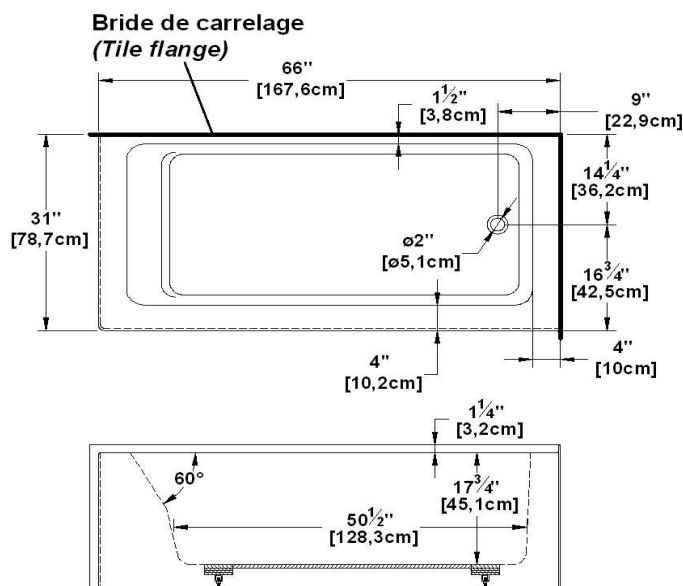

Loft 6631 R-SFL - Right hand drain, 2 Skirts (Front and Left)

Product code : **LO6631R-SFL**

Draft revision : **20170318140000**

External dimensions : **66" x 31" x 22" [167,6 cm x 78,7 cm x 55,9 cm]**

Series : **freestand**

Seats : **1**

Low-back support : **yes**

Arm rests : **no**

Low-profile available : **no**

Draft and specs

Specifications	
Capacity :	46 IMP Gal. / 60,0 US Gal. / 209,1 liters
AeroMassage™ :	40 Easy Clean™ air jets
Super AeroMassage™ :	AeroMassage™ + 12 Easy Clean™ air jets
Dynamic Turbo™ :	unavailable
Comfort Air™ :	40 Easy Clean™ air jets
Characteristics :	2 integrated skirts

Remarks	
*all measures have a precision of ± 1/4" (0,63cm)	
*internal dimensions taken at 4" (10cm) from bath bottom	
*capacity is measured by filling the soaker to 1-1/2" under the overflow