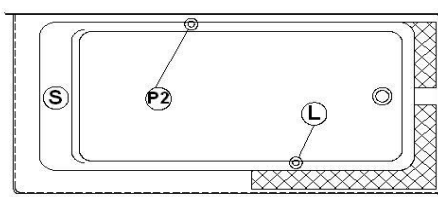

**Loft 6631 R-SFL - Right hand drain, 2 Skirts (Front and Left)**

Product code : **LO6631R-SFL**

Draft revision : **20170318140000**

External dimensions : **66" x 31" x 22" [167,6 cm x 78,7 cm x 55,9 cm]**

Series : **freestand**

Seats : **1**

Low-back support : **yes**

Arm rests : **no**

Low-profile available : **no**

**Draft and specs**

Specifications	
Capacity :	46 IMP Gal. / 60,0 US Gal. / 209,1 liters
AeroMassage™ :	40 Easy Clean™ air jets
Super AeroMassage™ :	AeroMassage™ + 12 Easy Clean™ air jets
Dynamic Turbo™ :	unavailable
Comfort Air™ :	40 Easy Clean™ air jets
Characteristics :	2 integrated skirts

Remarks	
*all measures have a precision of ± 1/4" (0,63cm)	
*internal dimensions taken at 4" (10cm) from bath bottom	
*capacity is measured by filling the soaker to 1-1/2" under the overflow	

**Options and installation**