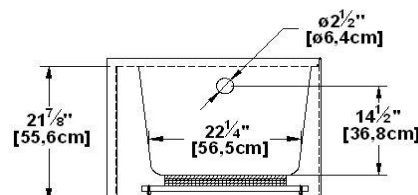

**Loft 6631 R-SFL - Right hand drain, 2 Skirts (Front and Left)**

Product code : **LO6631R-SFL**

Draft revision : **20170318140000**

External dimensions : **66" x 31" x 22" [167,6 cm x 78,7 cm x 55,9 cm]**

Series : **freestand**

Seats : **1**

Low-back support : **yes**

Arm rests : **no**

Low-profile available : **no**

**Draft and specs**

Specifications	
Capacity :	46 IMP Gal. / 60,0 US Gal. / 209,1 liters
AeroMassage™ :	40 Easy Clean™ air jets
Super AeroMassage™ :	AeroMassage™ + 12 Easy Clean™ air jets
Dynamic Turbo™ :	unavailable
Comfort Air™ :	40 Easy Clean™ air jets
Characteristics :	2 integrated skirts

Remarks	
*all measures have a precision of ± 1/4" (0,63cm)	
*internal dimensions taken at 4" (10cm) from bath bottom	
*capacity is measured by filling the soaker to 1-1/2" under the overflow	

**Options and installation**