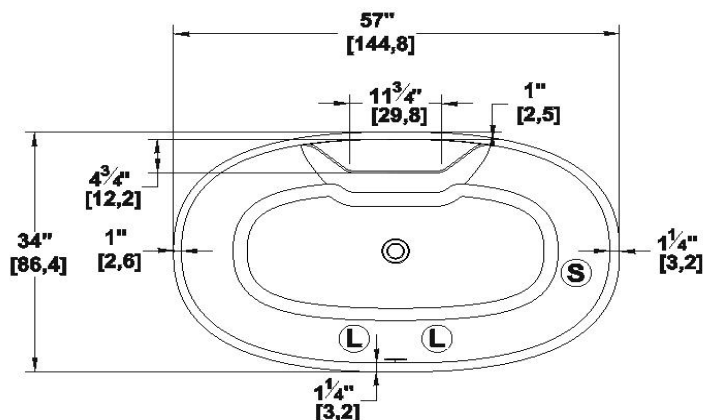

Chilko 57 deck mount faucet

Product code : **CH57DMF**

Draft revision : **20181217170000**

External dimensions : **57" x 34" x 22" [144,8 cm x 86,4 cm x 55,9 cm]**

Series : **freestanding**

Seats : **1**

Lumbar support : **no**

Arm rests : **no**

Low-profile available : **no**

Draft and specs

| Specifications | |
|----------------------|--|
| Capacity : | 46 IMP Gal. / 60,0 US Gal. / 209,1 liters |
| AeroMassage™ : | 40 Easy Clean™ air jets |
| Super AeroMassage™ : | unavailable |
| Comfort Air™ : | unavailable |
| Characteristics : | One-piece freestanding bath |

| Remarks | |
|--|--|
| *all measures have a precision of ± 1/4" (0,63cm) | |
| *internal dimensions taken at 4" (10cm) from bath bottom | |
| *capacity is measured by filling the soaker to 1-1/2" under the overflow | |