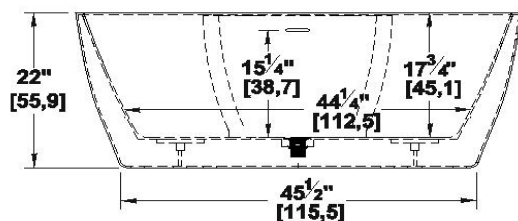

Chilko 57 deck mount faucet

Product code : **CH57DMF**

Draft revision : **20181217170000**

External dimensions : **57" x 34" x 22" [144,8 cm x 86,4 cm x 55,9 cm]**

Series : **freestanding**

Seats : **1**

Lumbar support : **no**

Arm rests : **no**

Low-profile available : **no**

Draft and specs

Specifications	
Capacity :	46 IMP Gal. / 60,0 US Gal. / 209,1 liters
AeroMassage™ :	40 Easy Clean™ air jets
Super AeroMassage™ :	unavailable
Comfort Air™ :	unavailable
Characteristics :	One-piece freestanding bath

Remarks	
*all measures have a precision of ± 1/4" (0,63cm)	
*internal dimensions taken at 4" (10cm) from bath bottom	
*capacity is measured by filling the soaker to 1-1/2" under the overflow