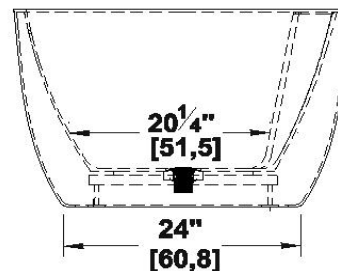

Chilko 57 deck mount faucet

Product code : **CH57DMF**

Draft revision : **20181217170000**

External dimensions : **57" x 34" x 22" [144,8 cm x 86,4 cm x 55,9 cm]**

Series : **freestanding**

Seats : **1**

Lumbar support : **no**

Arm rests : **no**

Low-profile available : **no**

Draft and specs

| Specifications | |
|----------------------|--|
| Capacity : | 46 IMP Gal. / 60,0 US Gal. / 209,1 liters |
| AeroMassage™ : | 40 Easy Clean™ air jets |
| Super AeroMassage™ : | unavailable |
| Comfort Air™ : | unavailable |
| Characteristics : | One-piece freestanding bath |

| Remarks | |
|--|--|
| *all measures have a precision of ± 1/4" (0,63cm) | |
| *internal dimensions taken at 4" (10cm) from bath bottom | |
| *capacity is measured by filling the soaker to 1-1/2" under the overflow | |