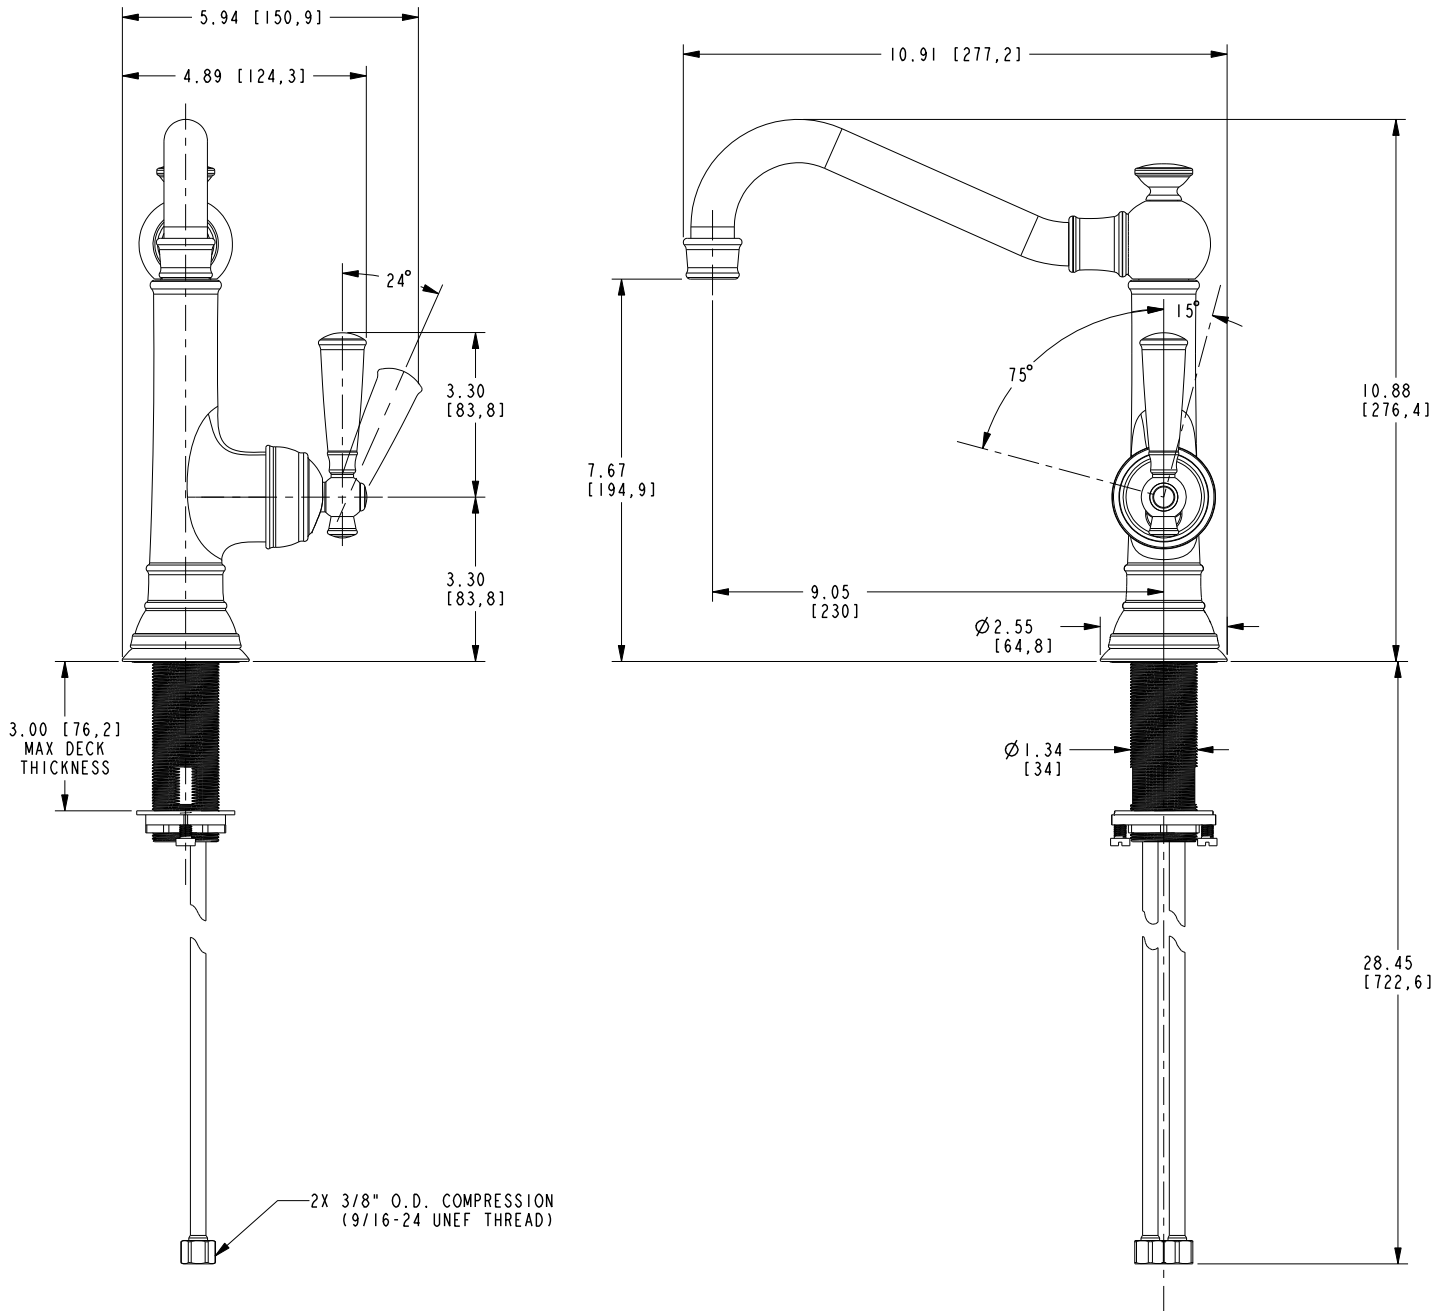

JACOBEEAN

Single-Handle Kitchen Faucet

2470-5303

Features

- Solid brass construction
- Euro-motion ceramic disc 35 mm valve cartridge
- Independent rotational and pivoting lever handle elements
- Swivel spout assembly
- 7.67" (19.5 cm) spout height at outlet
- 9.05" (23.0 cm) spout reach (c-c)
- For single hole configurations
- ADA Compliant
- 1.8 GPM (6.8 LPM) Max

Product Specification Add "Color / Finish" suffix to Model number, below.

The Single-Handle Kitchen Faucet shall be made of solid brass construction. Faucet shall incorporate a swivel spout assembly and feature a Euro-motion ceramic disc 35 mm valve cartridge. Faucet shall have a 1.8 gallons (6.8 liters) per minute maximum flow rate. Product shall require a single hole for installation. Product shall incorporate a 7.67" (19.5 cm) spout height at outlet and a 9.05" (23.0 cm) spout reach (c-c). Faucet shall incorporate a side-mounted ADA lever handle having Independent rotational and pivoting elements. Single-Handle Kitchen Faucet shall be Newport Brass Model 2470-5303/____.

2470-5303

PRODUCT DIMENSIONS *(Units are in inches)*

Product Dimensions are provided for reference only. For specific product installation guidelines, please reference the Installation Instructions of the product being installed.