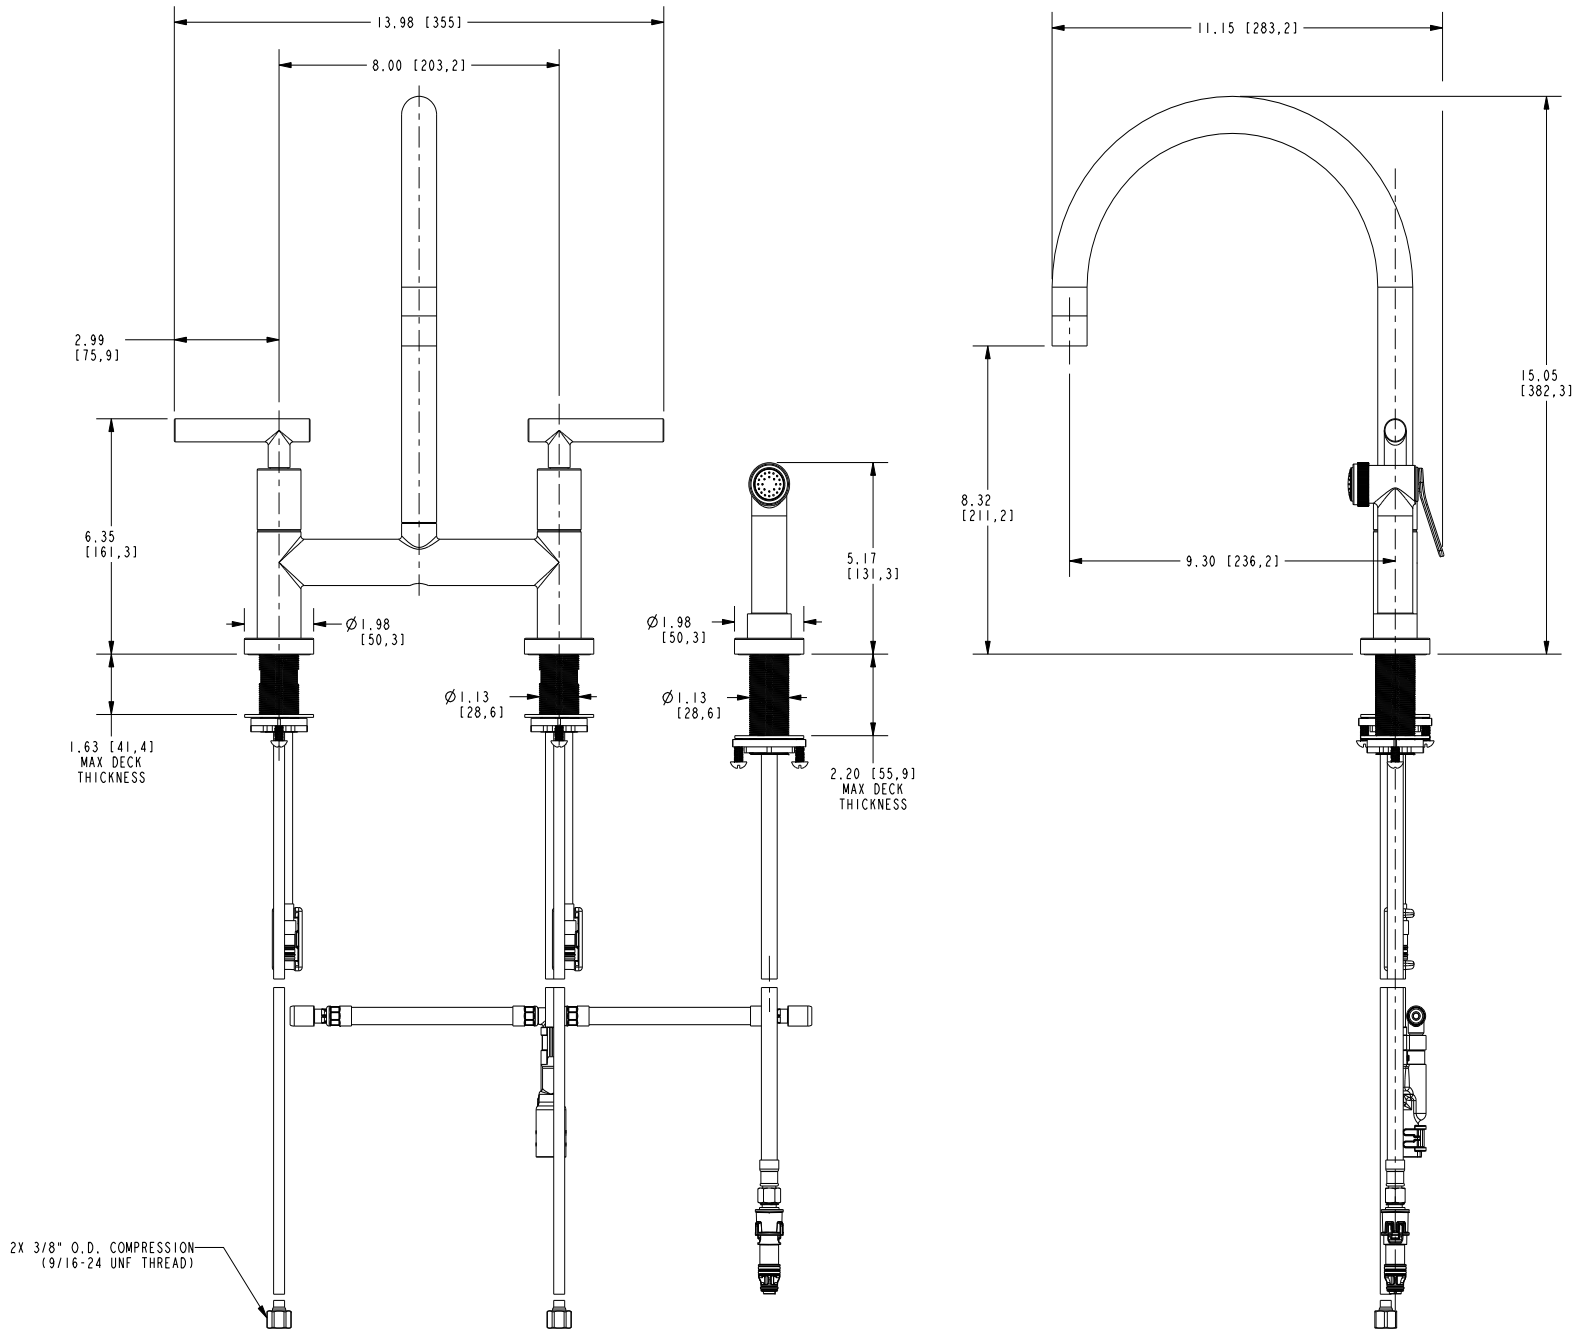

Features

- Solid brass construction
- Bridge-style brass valve bodies
- Quarter-turn washerless ceramic disc valve cartridges
- Swivel spout assembly
- Solid brass pull-out sidespray assembly
- 8.32" (21.1 cm) spout height at outlet
- 9.30" (23.6 cm) spout reach (c-c)
- For 8.00" (20.3 cm) centers
- ADA Complaint (Handles Only)
- 1.8 GPM (6.8 LPM) Max

Product Specification Add "Color / Finish" suffix to Model number, below.

The The Bridge Style Kitchen Faucet shall be made of solid brass construction. Faucet shall incorporate a swivel spout assembly with integral side-spray diverter assembly and feature bridge-style brass valve bodies with quarter-turn washerless ceramic disc valve cartridges. Faucet shall have a 1.8 gallons (6.8 liters) per minute maximum flow rate. Product shall be for 8.00" (20.3 cm) centers. Product shall incorporate a 8.32" (21.1 cm) spout height at outlet and a 9.30" (23.6 cm) spout reach (c-c). Faucet shall incorporate traditional lever handles. Bridge-Style Kitchen Faucet with Sidespray shall be Newport Brass Model 1500-5413/____ .

1500-5413

PRODUCT DIMENSIONS *(Units are in inches)*

Product Dimensions are provided for reference only. For specific product installation guidelines, please reference the Installation Instructions of the product being installed.

East Linear Bridge Style Kitchen Faucet 1500-5413

NEWPORT BRASS
Flawless Beauty. From Faucet to Finish.™