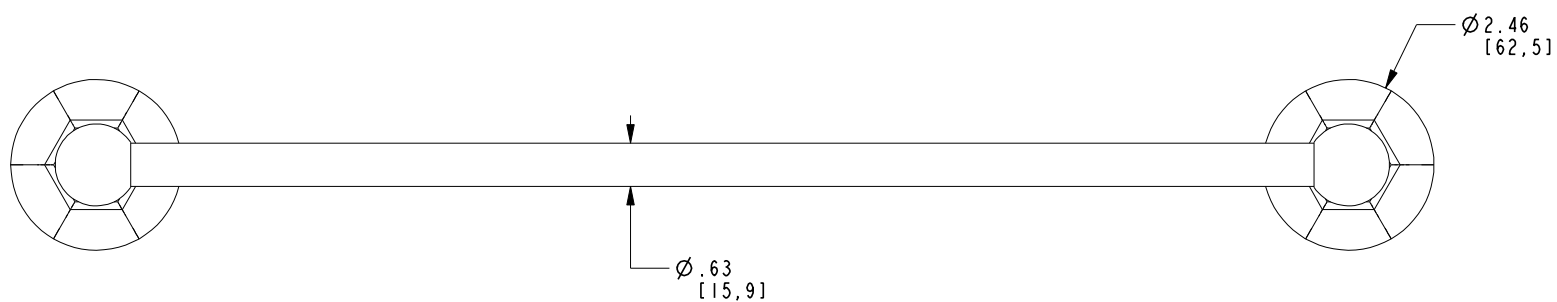

METROPOLE

Towel Bar **1200-1230**

Features

- Solid brass construction
- Complements Metropole product series

Codes / Standards Compliance

Meets or exceeds the following at date of manufacture:

- All applicable US Federal and State material regulations

Model	Description	Colors Finishes				
1200-1230	18" Towel Bar	<input type="checkbox"/> 10B	<input type="checkbox"/> 15	<input type="checkbox"/> 15S	<input type="checkbox"/> 26	<input type="checkbox"/> Other

Product Specification **Add "Color / Finish" suffix to Model number, below.**

The Towel Bar shall be made of solid brass construction. Towel Bar shall complement Newport Brass Metropole product series. Towel Bar shall be Newport Brass Model 1200-12____/____.

1200-1230

PRODUCT DIMENSIONS *(Units are in inches)*

Metropole Towel Bar
1200-1230

NEWPORT BRASS
Flawless Beauty. From Faucet to Finish.™