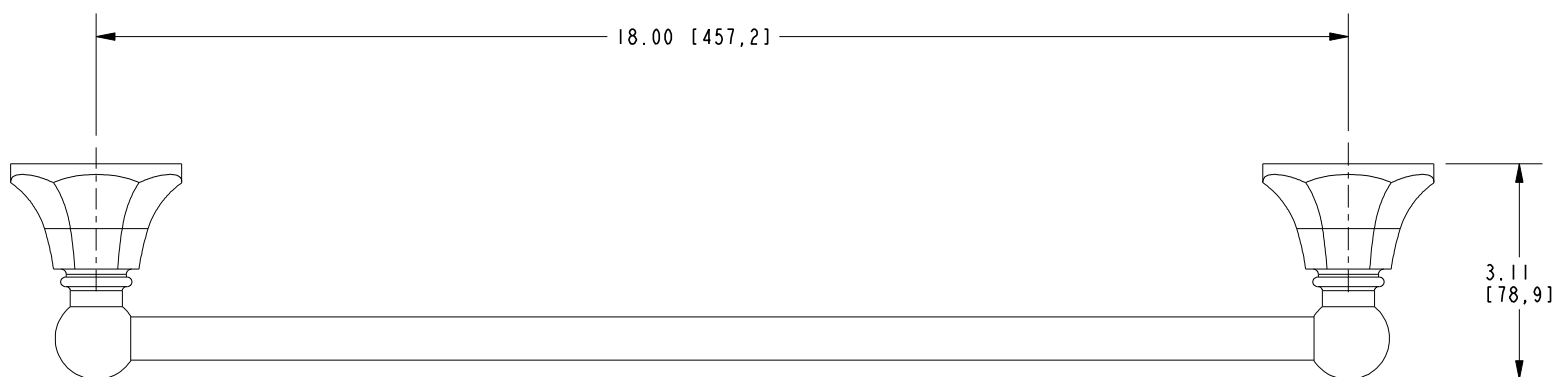

METROPOLE

Towel Bar **1200-1230**

Features

- Solid brass construction
- Complements Metropole product series

Codes / Standards Compliance

Meets or exceeds the following at date of manufacture:

- All applicable US Federal and State material regulations

Model	Description	Colors Finishes				
1200-1230	18" Towel Bar	<input type="checkbox"/> 10B	<input type="checkbox"/> 15	<input type="checkbox"/> 15S	<input type="checkbox"/> 26	<input type="checkbox"/> Other

Product Specification **Add "Color / Finish" suffix to Model number, below.**

The Towel Bar shall be made of solid brass construction. Towel Bar shall complement Newport Brass Metropole product series. Towel Bar shall be Newport Brass Model 1200-12____/____.

1200-1230

PRODUCT DIMENSIONS *(Units are in inches)*

Metropole Towel Bar
1200-1230

NEWPORT BRASS
Flawless Beauty. From Faucet to Finish.™