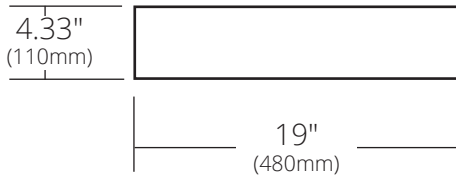

SPECIFICATIONS

**ZACA 36 WALL MOUNT**

FRONT VIEW

SIDE VIEW

VNS36S

**PRODUCT DETAILS**

- 35.75"w x 19"d x 4.33"h (908mm x 480mm x 110mm)
- Grade 304 Stainless Steel
- Trough sink sold separately

**INSTALLATION**

- Wall Mount

**COORDINATING PRODUCTS**

- NativeStone® Trough 3619
- Portola Mirror
- Decorative P-Trap

**STANDARDS COMPLIANCE**

**IMPORTANT**

Due to the handcrafted nature of this product, it will vary in finish, texture, hammering, and other details. Dimensions may vary up to .25" (6mm).