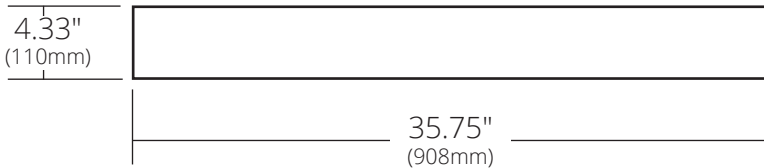

SPECIFICATIONS

**ZACA 36 WALL MOUNT**

FRONT VIEW

SIDE VIEW

VNS36S

**PRODUCT DETAILS**

- 35.75"w x 19"d x 4.33"h (908mm x 480mm x 110mm)
- Grade 304 Stainless Steel
- Trough sink sold separately

**INSTALLATION**

- Wall Mount

**COORDINATING PRODUCTS**

- NativeStone® Trough 3619
- Portola Mirror
- Decorative P-Trap

**STANDARDS COMPLIANCE**

**IMPORTANT**

Due to the handcrafted nature of this product, it will vary in finish, texture, hammering, and other details. Dimensions may vary up to .25" (6mm).