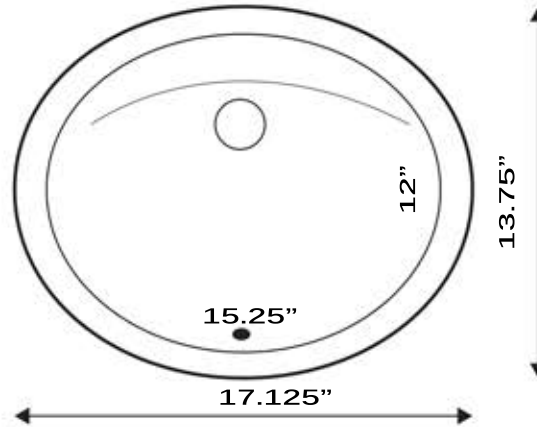

**Great Point Collection**  
 Vitreous China Bath Undermount Sinks

**MODEL:**  
**UM-15x12-W / UM-15x12-B**  
 (SHOWN IN WHITE)

Overall Dimensions	Large Bowl	Small Bowl	Depth	Reverse Model
17.125" x 13.75"	15.25" x 12"	NA	5.5" , 7"	NA

**FEATURES**

- Nominal Dimensions - actual may vary by 1/4"
- Template not included - custom template required
- Vitreous China undermount with porcelain enamel glaze
- Limited Lifetime Manufacturers Warranty
- With Overflow