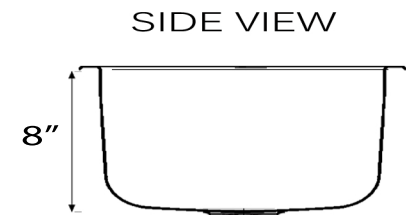

Brightwork Home Collection

18 Gauge Hand Hammered

Bar/Prep Undermount/Topmount Sink

MODEL:
RS15-SS

Overall Dimensions	Interior Bowl	Drain Opening	Overflow	Drain position
15" Diameter	13" Diameter	3.5"	No	Center

FEATURES

- 18 Gauge Stainless Steel
- 3.5" Drain Diameter Opening (drain not included)
- Can be overmounted or undermounted
- Special Care Required
- Hand Hammered - variations will exist

**Nominal Dimensions - Actual May Vary by up to .25"