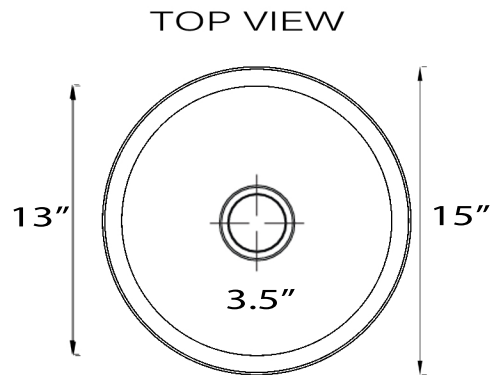

Brightwork Home Collection

18 Gauge Hand Hammered

Bar/Prep Undermount/Topmount Sink

MODEL:
RS15-SS

Overall Dimensions	Interior Bowl	Drain Opening	Overflow	Drain position
15" Diameter	13" Diameter	3.5"	No	Center

FEATURES

- 18 Gauge Stainless Steel
- 3.5" Drain Diameter Opening (drain not included)
- Can be overmounted or undermounted
- Special Care Required
- Hand Hammered - variations will exist

**Nominal Dimensions - Actual May Vary by up to .25"