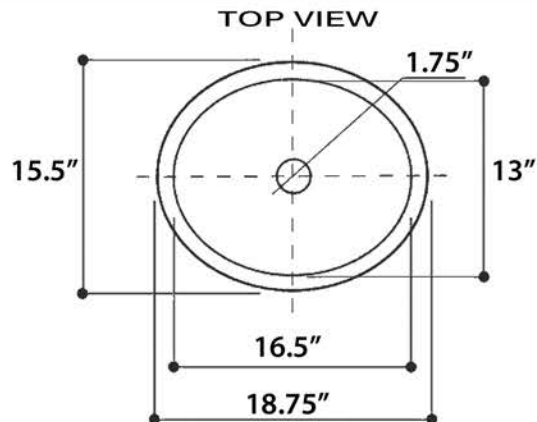

Regatta Collection

Fireclay Bathroom Vanity Sink

MODEL:
RC78340GRD "ANZIO"

Overall Dimensions	Interior Bowl	Interior Depth	Exterior Height	Drain Dimensions
18.75" x 15.5"	16.5" x 13"	6.75"	8"	1.75"

FEATURES

- Genuine Italian Fireclay
- Nominal Dimensions - Actual may vary by 1/4"
- Undermount; Template Not Included
- Enamel Finish with 24k gold leaf band
- With Overflow
- Made in Italy
- Do not clean with abrasive cleansers or pads
- Limited Warranty For Manufacturer Defects