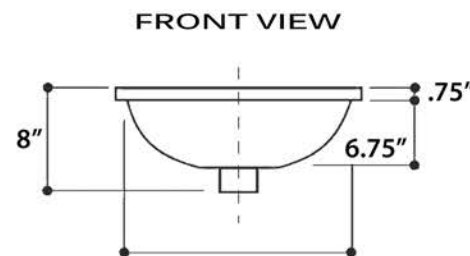

Regatta Collection

Fireclay Bathroom Vanity Sink

MODEL:
RC78340GRD "ANZIO"

Overall Dimensions	Interior Bowl	Interior Depth	Exterior Height	Drain Dimensions
18.75" x 15.5"	16.5" x 13"	6.75"	8"	1.75"

FEATURES

- Genuine Italian Fireclay
- Nominal Dimensions - Actual may vary by 1/4"
- Undermount; Template Not Included
- Enamel Finish with 24k gold leaf band
- With Overflow
- Made in Italy
- Do not clean with abrasive cleansers or pads
- Limited Warranty For Manufacturer Defects