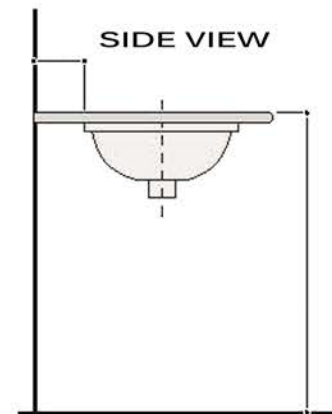

Regatta Collection

Fireclay Bathroom Vanity Sink

MODEL:
RC78340GRD "ANZIO"

Overall Dimensions	Interior Bowl	Interior Depth	Exterior Height	Drain Dimensions
18.75" x 15.5"	16.5" x 13"	6.75"	8"	1.75"

FEATURES

- Genuine Italian Fireclay
- Nominal Dimensions - Actual may vary by 1/4"
- Undermount; Template Not Included
- Enamel Finish with 24k gold leaf band
- With Overflow
- Made in Italy
- Do not clean with abrasive cleansers or pads
- Limited Warranty For Manufacturer Defects