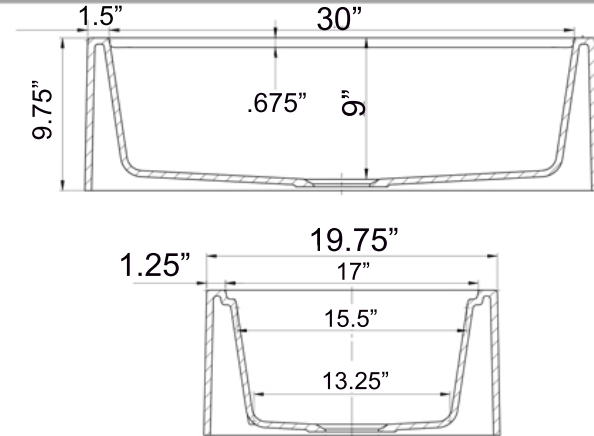

Plymouth Collection

Premium Granite Composite Farmhouse Apron Sink
Workstation with included Cutting Board

MODEL:
PR3320-APS-BR

Overall Dimensions	Interior Bowl Opening	Apron Height	Bowl Depth	Drain Dimensions
32.75" x 19.75" x 9.75"	30" x 17" top edge 28" x 15.5" basin	9.75"	9"	3.5" - drain included

Features

- Apron or custom base cabinet required
- Reversible design - 2 corner radius options
- Stainless Steel Roll Up Mat (RUM165) included
- Wood Cutting board Included
- Due to sink thickness - may require an extended flange
- Material is sound absorbing and stain resistant
- Non-porous surface is hygienic and scratch resistant
- Inside basin is sloped for superior drainage
- included matching disposal flange and basket strainer.