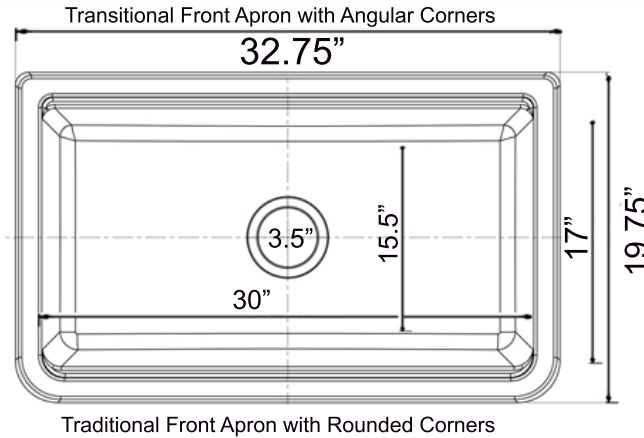

Plymouth Collection

Premium Granite Composite Farmhouse Apron Sink
Workstation with included Cutting Board

MODEL:
PR3320-APS-BR

Overall Dimensions	Interior Bowl Opening	Apron Height	Bowl Depth	Drain Dimensions
32.75" x 19.75" x 9.75"	30" x 17" top edge 28" x 15.5" basin	9.75"	9"	3.5" - drain included

Features

- Apron or custom base cabinet required
- Reversible design - 2 corner radius options
- Stainless Steel Roll Up Mat (RUM165) included
- Wood Cutting board Included
- Due to sink thickness - may require an extended flange
- Material is sound absorbing and stain resistant
- Non-porous surface is hygienic and scratch resistant
- Inside basin is sloped for superior drainage
- included matching disposal flange and basket strainer.